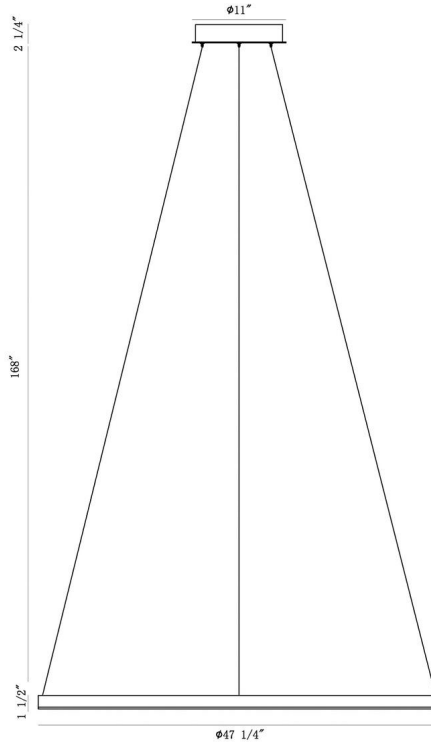

JOB NAME:

DATE:

TYPE:

COMMENTS:

LIGHT INFORMATION

Light Type	Integrated LED
CRI	90
Delivered Lumens	2698
Color Temperature	3000K
LED Lifespan (L70)	20000
Light Direction	Down
Dimming Method	Triac/Elv
Current Type	DC
Input Voltage	120
Total Wattage	58

DIMENSIONS & WEIGHT

Height (In)	1.5
Min Height (In)	28.63
Max Height (In)	171.63
Diameter (In)	47.25
Weight (Lbs)	17.61

INSTALLATION

Mounting Type	J-Box
Rating	Dry
Hanging Support Type	Aircraft Cable

PRODUCT FINISH