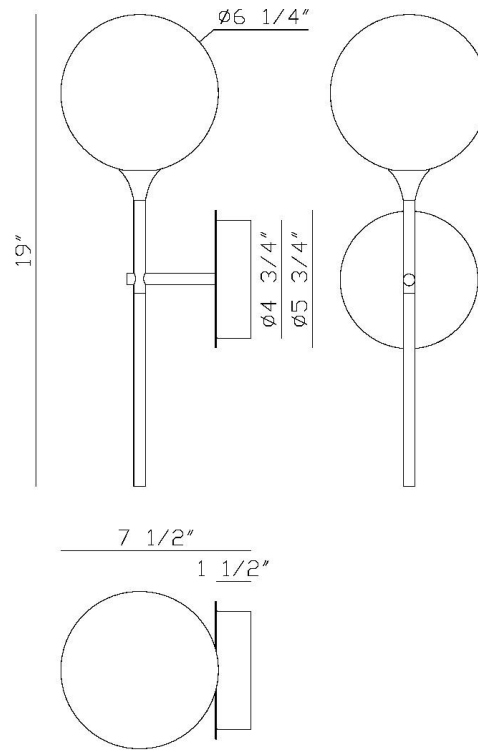

JOB NAME:

DATE:

TYPE:

COMMENTS:

LIGHT INFORMATION

Light Type	Integrated LED
CRI	90
Delivered Lumens	339
Color Temperature	3000K
LED Lifespan (L70)	52000
Number of Lights	1
Light Direction	Ambient
Dimming Method	Triac/Elv
Current Type	DC
Input Voltage	120-277
Total Wattage	4.5

DIMENSIONS & WEIGHT

Width (In)	5.5
Height (In)	19
Ext (In)	7.75
Weight (Lbs)	2.09

INSTALLATION

Mounting Type	J-Box
Rating	Damp
Hanging Support Type	J-Box

PRODUCT FINISH

Satin Nickel

SHADE FINISH

Clear Glass