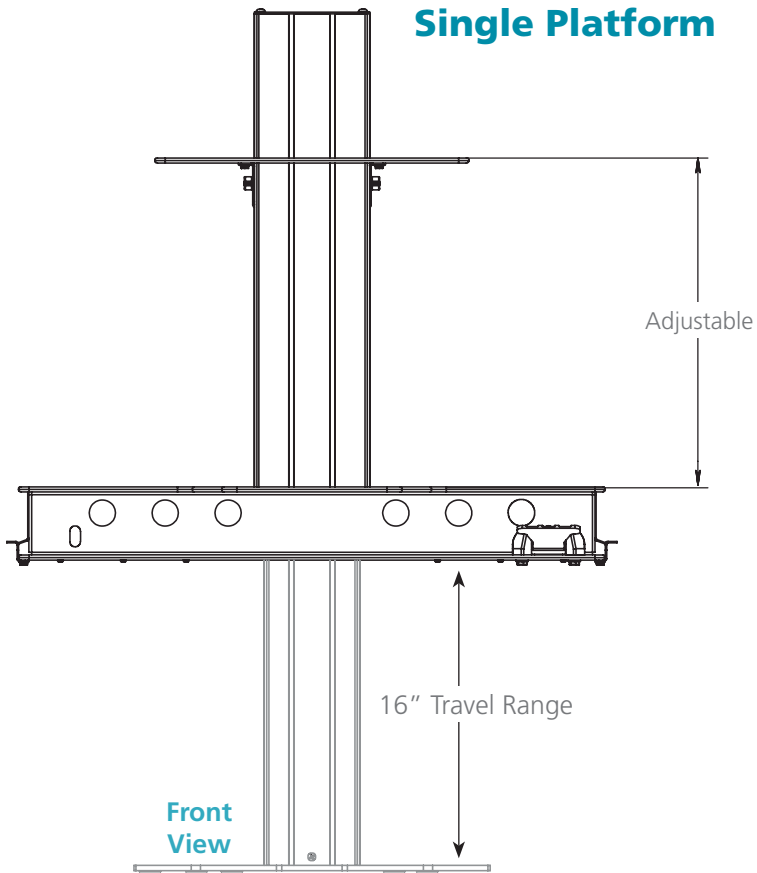

Helium

Helium Desk Top Base Platform - Single or Dual for monitors that are not VESA compliant

- Effortless sit-to-stand functionality with clean design
- Innovative gas/counterbalance mechanism which locks into position for stability
- Single: 8.375 to 11" deep (adjustable) & 15" wide
Dual: 11" deep (non-adjustable) & 36" wide
- Quickly and easily adapts to changing height adjustable preferences
- No clamp or grommet needed
- Heavy steel base for stability
- Lifting capacity: single up to 12 pounds, dual maximum capacity 12-30 pounds
- Travel Range: 16"
- Maximum monitor width: 24"
- Product weight: single 44 lbs., dual 47 lbs.
- Five year warranty

Bottom base plate design is slightly different from pictured.

Single Platform

Maximum monitor width: 24"

Dual Platform