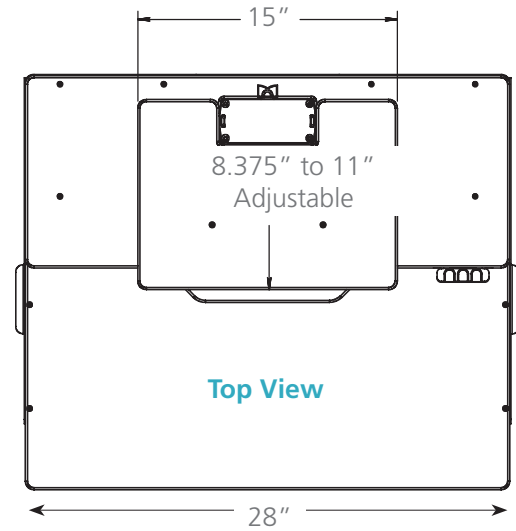

Helium

Helium Desk Top Base Platform - Single or Dual for monitors that are not VESA compliant

- Effortless sit-to-stand functionality with clean design
- Innovative gas/counterbalance mechanism which locks into position for stability
- Single: 8.375 to 11" deep (adjustable) & 15" wide
Dual: 11" deep (non-adjustable) & 36" wide
- Quickly and easily adapts to changing height adjustable preferences
- No clamp or grommet needed
- Heavy steel base for stability
- Lifting capacity: single up to 12 pounds, dual maximum capacity 12-30 pounds
- Travel Range: 16"
- Maximum monitor width: 24"
- Product weight: single 44 lbs., dual 47 lbs.
- Five year warranty

Bottom base plate design is slightly different from pictured.

Single Platform

Maximum monitor width: 24"

Dual Platform