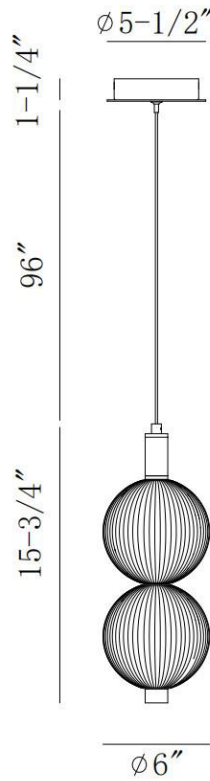

JOB NAME:

DATE:

TYPE:

COMMENTS:

LIGHT INFORMATION

Light Type	Integrated LED
CRI	90
Delivered Lumens	1539
Color Temperature	3000K
LED Lifespan (L70)	20000
Number of Lights	2
Light Direction	Ambient
Dimming Method	Triac/Elv
Current Type	DC
Input Voltage	120
Total Wattage	23

DIMENSIONS & WEIGHT

Width (In)	6
Height (In)	16
Min Height (In)	27.25
Max Height (In)	113.25
Diameter (In)	6
Weight (Lbs)	3.57

INSTALLATION

Mounting Type	J-Box
Rating	Dry
Hanging Support Type	Aircraft Cable