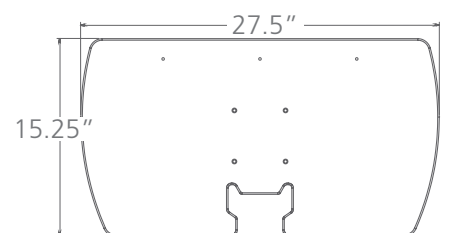

Helium

Helium Jr. - Single Monitor Mount

Transform your traditional desk into a sit-stand workstation.

- Easily adjust height and swivel to keep your workspace comfortable all day long.
- Adjustable keyboard and monitor arm which remains stable while typing.
- Clamp or grommet mount, maximum worksurface thickness 1¾".
- VESA mounting plate and column wire management included.
- Minimal footprint.
- Maximum monitor weight: 24 pounds
- Travel Range: 16". Monitor travel range: 5".
- Five year warranty.

Helium Jr. Single
Model HSSWCSSB

Helium

Helium Jr. - Dual Monitor Mount

Transform your traditional desk into a sit-stand workstation.

- Easily adjust height and swivel to keep your workspace comfortable all day long.
- Adjustable keyboard and monitor arm which remains stable while typing.
- Clamp or grommet mount, maximum worksurface thickness 1 $\frac{3}{4}$ ".
- VESA mounting plate and column wire management included.
- Minimal footprint.
- Maximum monitor weight: 24 pounds
- Travel Range: 16".
Monitor travel range: 5".
- Dual Monitor Maximum Width: 24" from left to right.
- Five year warranty.