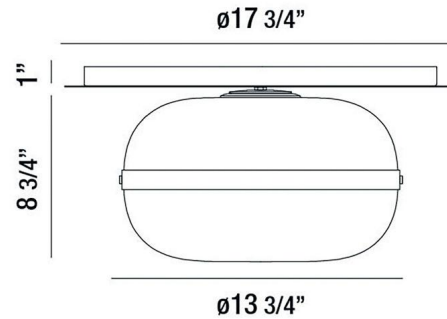

## LIGHT INFORMATION

Light Type	Bulb
Bulb Socket	E26
Bulb Shape	T14
Light Direction	Ambient
Dimming Method	Triac/Elv
Current Type	AC
Input Voltage	120
Total Wattage	60

## DIMENSIONS & WEIGHT

Height (In)	9.75
Diameter (In)	13.75
Weight (Lbs)	11.9