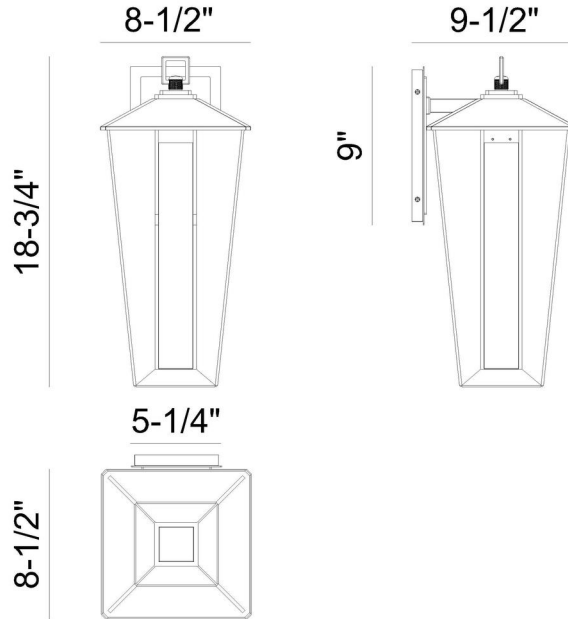

JOB NAME:

DATE:

TYPE:

COMMENTS:

50048-021

LIGHT INFORMATION

Light Type	Integrated LED
CRI	90
Delivered Lumens	1399
Color Temperature	3000K
LED Lifespan (L70)	52000
Number of Lights	1
Light Direction	Ambient
Dimming Method	Triac/Elv
Current Type	DC
Input Voltage	120-277
Total Wattage	24

DIMENSIONS & WEIGHT

Width (In)	8.5
Height (In)	18.75
Ext (In)	9.38
Weight (Lbs)	12.19

INSTALLATION

Mounting Type	J-Box
Rating	Wet (IP65)
Hanging Support Type	J-Box

PRODUCT FINISH

Satin Nickel-Sand Black Mix