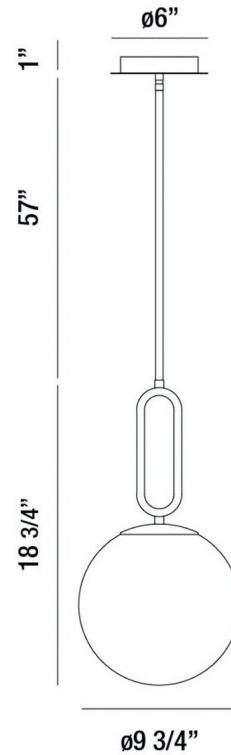

## LIGHT INFORMATION

Light Type	Bulb
Bulb Socket	E26
Bulb Shape	A19
Light Direction	Ambient
Dimming Method	Triac/Elv
Current Type	AC
Input Voltage	120
Total Wattage	60

## DIMENSIONS & WEIGHT

Height (In)	22.75
Min Height (In)	27.25
Max Height (In)	81.25
Diameter (In)	11.75
Weight (Lbs)	4.63