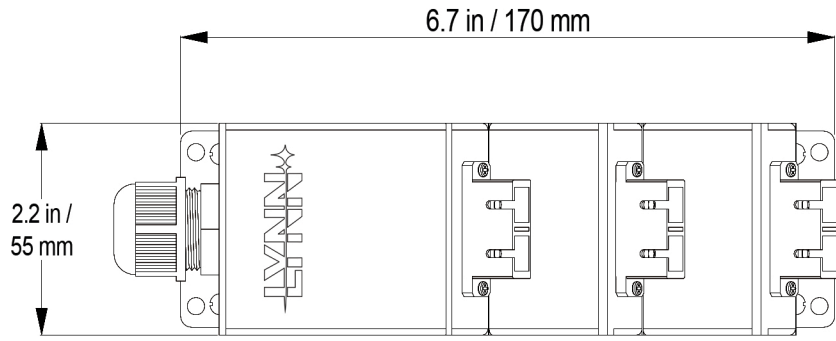

2	1	REV.	ECN	DESCRIPTION	SIGN	DATE
		A0				

Materials:

- 1. aluminum with black outdoor powder painting

DRAW		A/R		PRODUCTS NO.	3PORT
UNIT	in/mm	CHK		PRODUCTS NAME	
REV.	A0	APR		PART NO.	HD-xxxx-xMI-xxxxx
DATE		MAT'L	SPCC T-15		1 1
FIG NO.: 3PORT-00000					