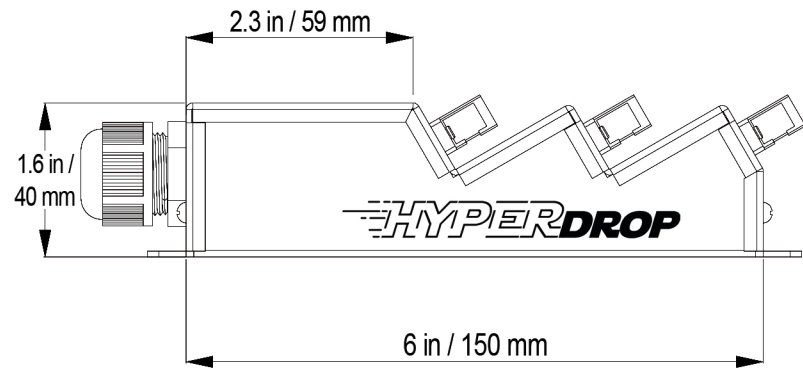

2	1	REV.	ECN	DESCRIPTION	SIGN	DATE
		A0				

Materials:

- 1. aluminum with black outdoor powder painting

DRAW		A/R		PRODUCTS NO.	3PORT
UNIT	in/mm	CHK		PRODUCTS NAME	
REV.	A0	APR		PART NO.	HD-xxxx-xMI-xxxxx
DATE		MAT'L	SPCC T-15		1 1
FIG NO.: 3PORT-00000					