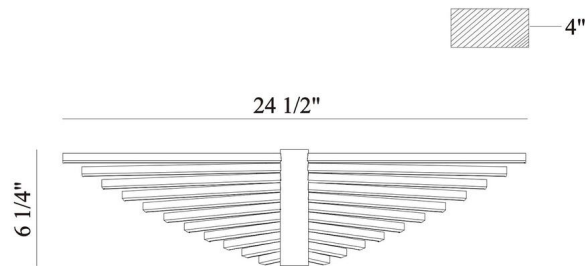

### LIGHT INFORMATION

Light Type	Integrated LED
CRI	90
Delivered Lumens	186
Color Temperature	3000K
LED Lifespan (L70)	20000
Light Direction	Ambient
Dimming Method	Triac/Elv
Current Type	DC
Input Voltage	120
Total Wattage	26

### DIMENSIONS & WEIGHT

Length (In)	24.5
Height (In)	6.25
Ext (In)	4
Weight (Lbs)	3.31