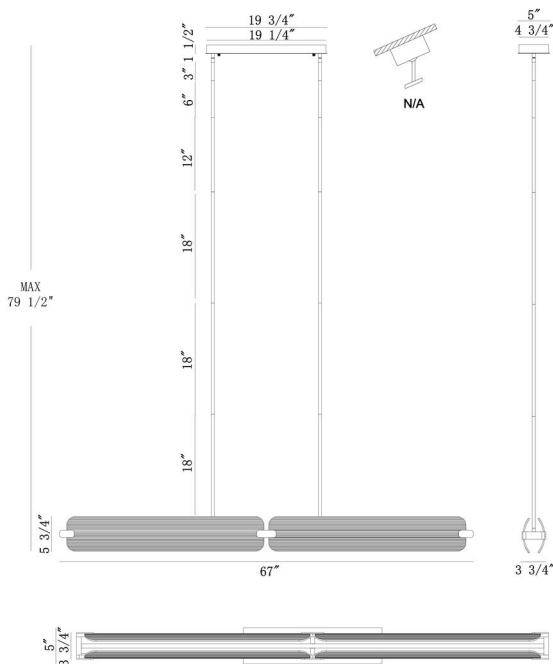

JOB NAME:

DATE:

TYPE:

COMMENTS:

LIGHT INFORMATION

Light Type	Integrated LED
CRI	90
Delivered Lumens	967
Color Temperature	3000K
LED Lifespan (L70)	52000
Number of Lights	4
Light Direction	Multi
Dimming Method	Triac/Elv
Current Type	DC
Input Voltage	120-277
Total Wattage	78

DIMENSIONS & WEIGHT

Length (In)	67
Width (In)	5.1
Height (In)	5.75
Weight (Lbs)	26.72

INSTALLATION

Mounting Type	J-Box
Rating	Dry
Hanging Support Type	Rod

PRODUCT FINISH

Weathered Brass

SHADE FINISH

Smoked Glass