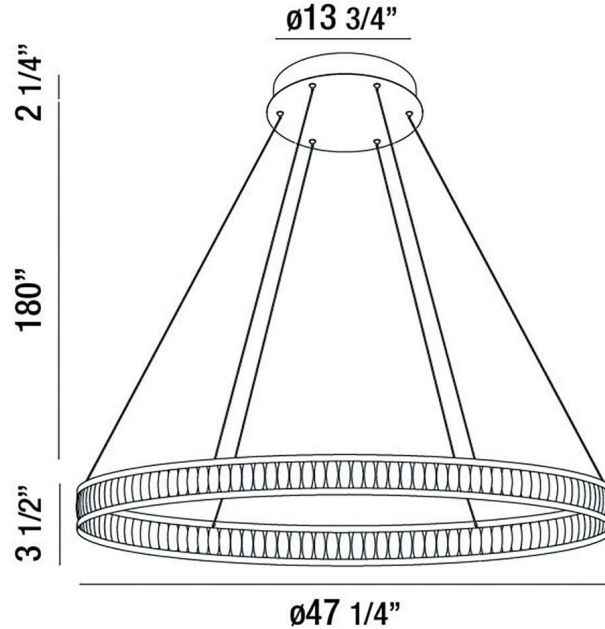

JOB NAME:

DATE:

TYPE:

COMMENTS:

LIGHT INFORMATION

Light Type	Integrated LED
CRI	80
Delivered Lumens	5450
Color Temperature	3000K
LED Lifespan (L70)	20000
Light Direction	Ambient
Dimming Method	Triac/Elv
Current Type	DC
Input Voltage	120
Total Wattage	105

DIMENSIONS & WEIGHT

Height (In)	3.5
Min Height (In)	30.75
Max Height (In)	185.75
Diameter (In)	47.25
Weight (Lbs)	18.73

PRODUCT FINISH

Matte Black

INSTALLATION

Mounting Type	J-Box
Rating	Dry
Hanging Support Type	Aircraft Cable