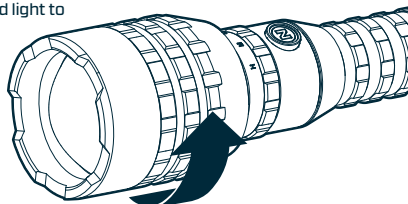

2X ZOOM

Twist to adjust light beam from flood light to spot light.

RECHARGEABLE

Use the included charging cable to recharge the DaVinci 18000. Power button will indicate battery level.

POWER INDICATOR

Steady Orange: Battery more than 25%
Pulsing Orange: Battery less than 25%

CHARGING INDICATOR

Pulsing Green: Battery charging
Steady Green: Battery fully charged