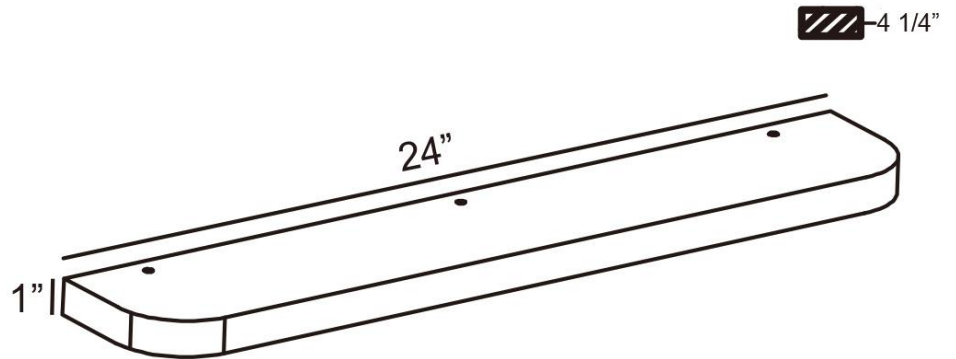

JOB NAME:

DATE:

TYPE:

COMMENTS:

LIGHT INFORMATION

DIMENSIONS & WEIGHT

PRODUCT FINISH

Width (In) 24

Midnight Navy

Height (In) 1

Ext (In) 4.5

Weight (Lbs) 1.59

CERTIFICATIONS & COMPLIANCE

INSTALLATION