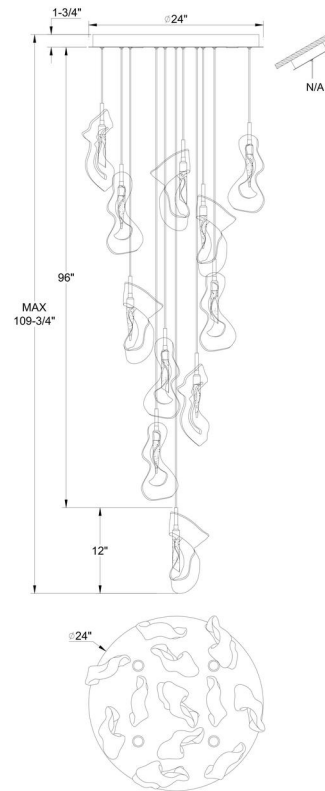

JOB NAME:

DATE:

TYPE:

COMMENTS:

LIGHT INFORMATION

Light Type	Integrated LED
CRI	90
Delivered Lumens	2388
Color Temperature	3000K
LED Lifespan (L70)	52000
Number of Lights	16
Light Direction	Ambient
Dimming Method	Triac/Elv
Current Type	DC
Input Voltage	120
Total Wattage	40

DIMENSIONS & WEIGHT

Height (In)	12
Min Height (In)	28.5
Max Height (In)	96
Diameter (In)	24
Weight (Lbs)	45.18

INSTALLATION

Mounting Type	J-Box
Rating	Dry
Hanging Support Type	Wire

PRODUCT FINISH

Gold

SHADE FINISH