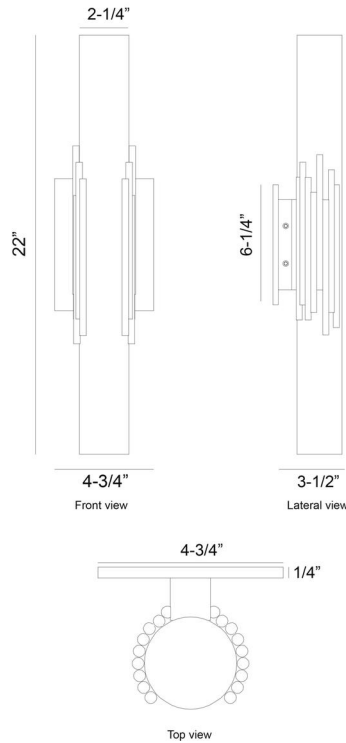

JOB NAME:

DATE:

TYPE:

COMMENTS:

**LIGHT INFORMATION**

Light Type	Integrated LED
CRI	90
Delivered Lumens	1374
Color Temperature	3500K
LED Lifespan (L70)	52000
Light Direction	Ambient
Dimming Method	Triac/Elv
Current Type	AC
Input Voltage	120
Total Wattage	25

**DIMENSIONS & WEIGHT**

Width (In)	4.75
Height (In)	22
Ext (In)	3.5
Weight (Lbs)	6.92

**INSTALLATION**

Mounting Type	J-Box
Rating	Damp
Hanging Support Type	J-Box

**PRODUCT FINISH**

Antique Brass

**SHADE FINISH**