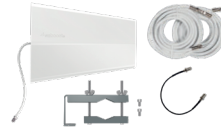

CABIN

SKU: 652059 **MAP:** \$979.99

FEATURES

- Stylish, fabric-covered, multiroom-exclusive Inside Antenna.
- Powerful, precision-mount Outside Antenna.
- 7 meter telescoping pole for extending antenna over obstructions to pinpoint the nearest cell tower.
- Enhance cell coverage for multiple devices in up to 3 large rooms.
- Eliminate dropped calls and increase data speeds for streaming and scrolling.
- Works on all cellular devices and network carriers.

KIT INCLUDES

Drive Reach Signal Booster, Bracket & Power Supply

Inside Antenna, Bracket & 9 meter Cable

Outside Antenna (314445), Mounting Bracket, (2) 5 meter Cables & Window Entry Cable

Telescoping Mounting Pole (900071 extends to 7 meters), Wall Mount Brackets, Top Stabilizer & Pole Foot

ABOUT

The **Cabin** is our most powerful cell signal booster designed for bridging the gap between signal and solitude in off-grid abodes. Powerful enough to support multiple devices, the Cabin reduces dropped calls and enhances data speeds — making it perfect for work, play, and staying connected in an emergency. The system includes an all new high performance inside antenna and rugged weather-resistant directional outside antenna mounted on a 7 meter telescoping pole for targeting nearby cell towers without obstruction. Cabin is 5G ready and provides maximum signal inside your remote residence.

Like all weBoost products, Cabin is approved by the FCC and is backed by a 2-year warranty.

SPECIFICATIONS

MODEL NUMBER	652059*	
FREQUENCIES	Band 12/17	700 MHz
	Band 13	700 MHz
	Band 5	850 MHz
	Band 4	1700/2100 MHz
	Band 25/2	1900 MHz
MAX GAIN	65 dB	
IMPEDANCE	75 Ohm	
POWER	4.5V DC	
CONNECTORS	F Female	
BOOSTER DIMENSIONS	6 × 6 × 1.6 in.	
BOOSTER WEIGHT	1.9 lbs.	