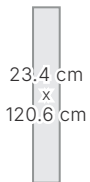

Like all weBoost products, Cabin is approved by the FCC and is backed by a 2-year warranty.

SPECIFICATIONS

MODEL NUMBER	652059*	
FREQUENCIES	Band 12/17	700 MHz
	Band 13	700 MHz
	Band 5	850 MHz
	Band 4	1700/2100 MHz
	Band 25/2	1900 MHz
MAX GAIN	65 dB	
IMPEDANCE	75 Ohm	
POWER	4.5V DC	
CONNECTORS	F Female	
BOOSTER DIMENSIONS	6 × 6 × 1.6 in.	
BOOSTER WEIGHT	1.9 lbs.	

PACKAGE DIMENSIONS

120.6 L x 23.4 W x 21.5 H

FRONT

SIDE

TOP/BOTTOM

WEIGHT

SUPPORT

2-Year Warranty from Purchase.