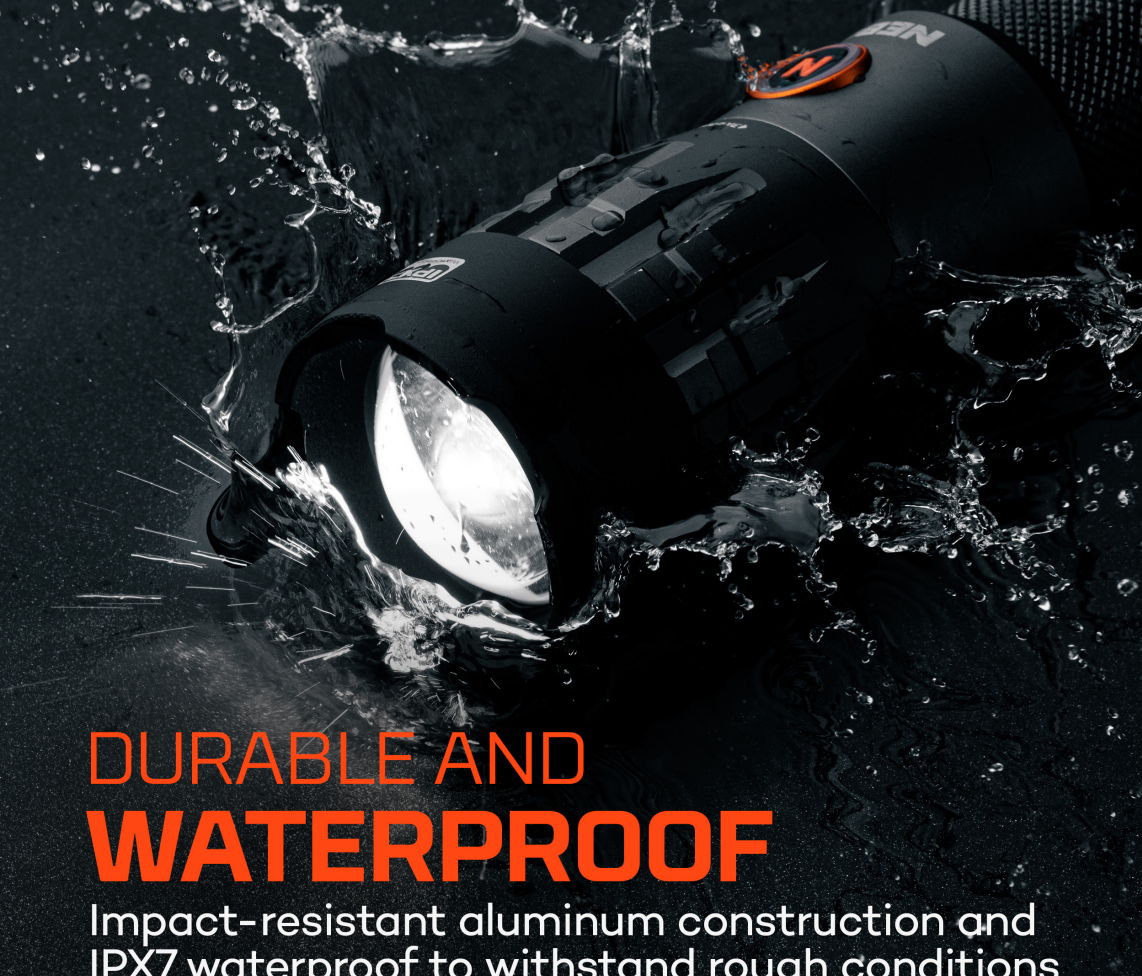

HANDS-FREE LIGHTING

The magnetic base easily attaches to metal surfaces

DURABLE AND WATERPROOF

Impact-resistant aluminum construction and IPX7 waterproof to withstand rough conditions

PRODUCT GUARANTEE

For warranty information or to register your product, visit OUR WEBSITE