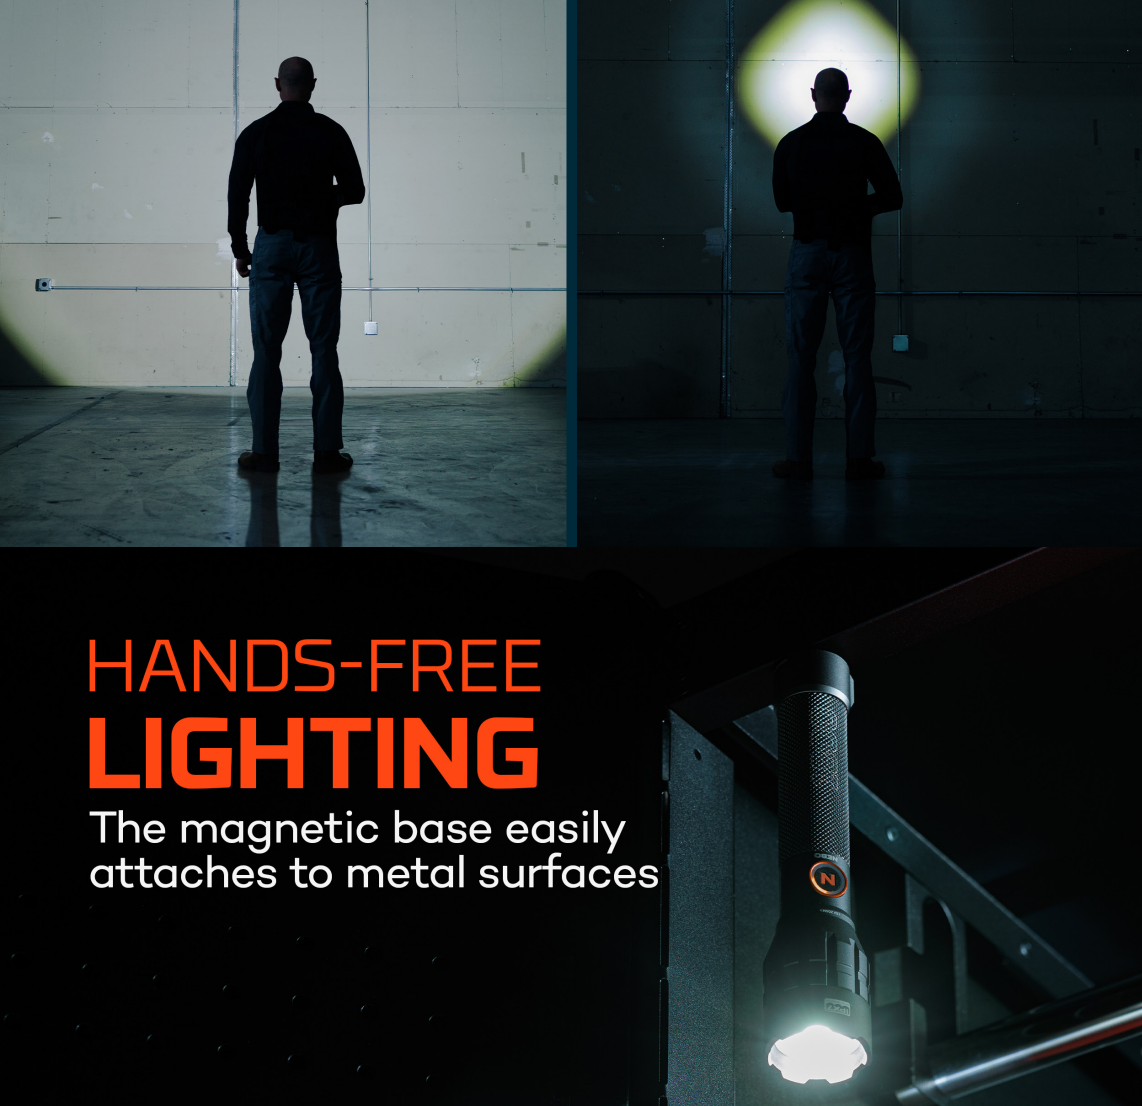

6X ZOOM

Twist to adjust from a wide-area pattern to a focused beam