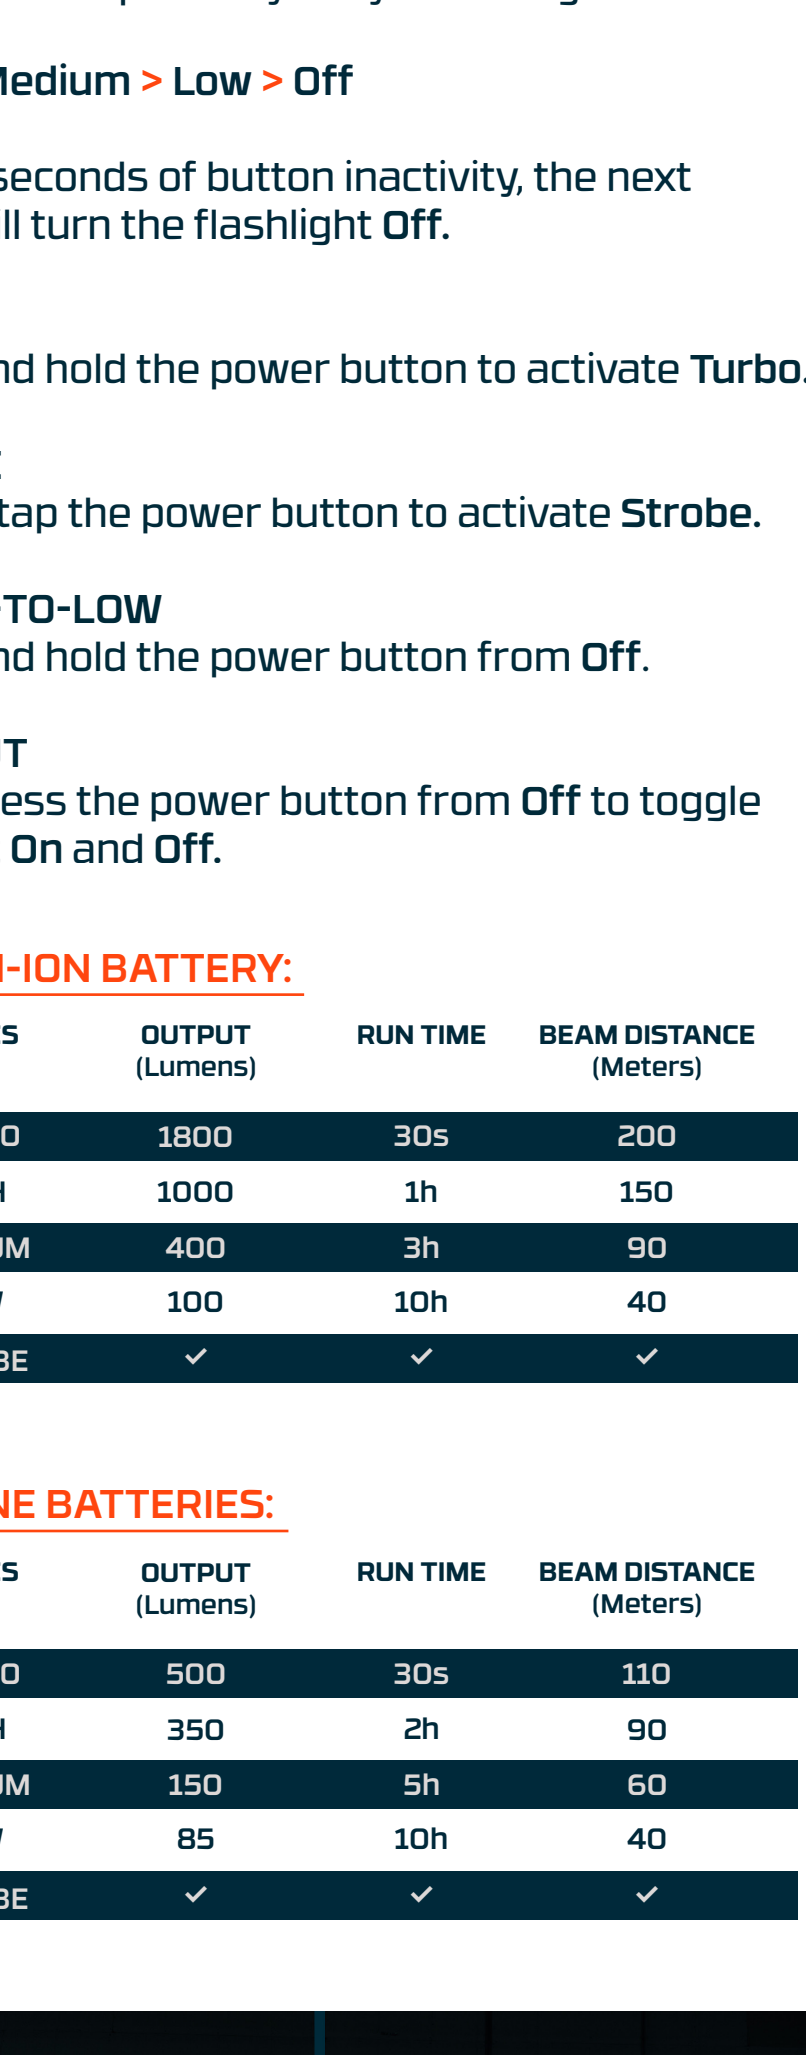

1800 MAX LUMENS

Five light modes and up to 10 hour runtime

OPERATION

Press power button **Ⓜ** to turn the unit on. Press and release repeatedly to cycle through modes:

High > Medium > Low > Off

After 8 seconds of button inactivity, the next press will turn the flashlight **Off**.

TURBO

Press and hold the power button to activate **Turbo**.

STROBE

Double-tap the power button to activate **Strobe**.

DIRECT-TO-LOW

Press and hold the power button from **Off**.

LOCKOUT

Triple press the power button from **Off** to toggle **Lockout On and Off**.

LITHIUM-ION BATTERY:

MODES	OUTPUT (Lumens)	RUN TIME	BEAM DISTANCE (Meters)
TURBO	1800	30s	200
HIGH	1000	1h	150
MEDIUM	400	3h	90
LOW	100	10h	40
STROBE	✓	✓	✓

ALKALINE BATTERIES:

MODES	OUTPUT (Lumens)	RUN TIME	BEAM DISTANCE (Meters)
TURBO	500	30s	110
HIGH	350	2h	90
MEDIUM	150	5h	60
LOW	85	10h	40
STROBE	✓	✓	✓