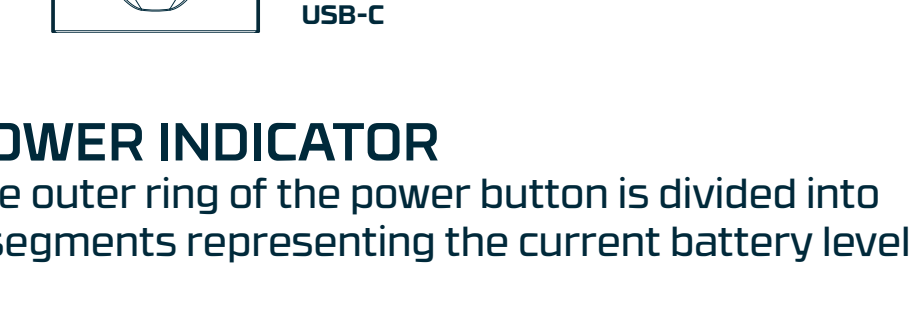

CHARGING INSTRUCTIONS

To charge, connect the flashlight to a power source using the included USB cable.

POWER INDICATOR

The outer ring of the power button is divided into 4 segments representing the current battery level.