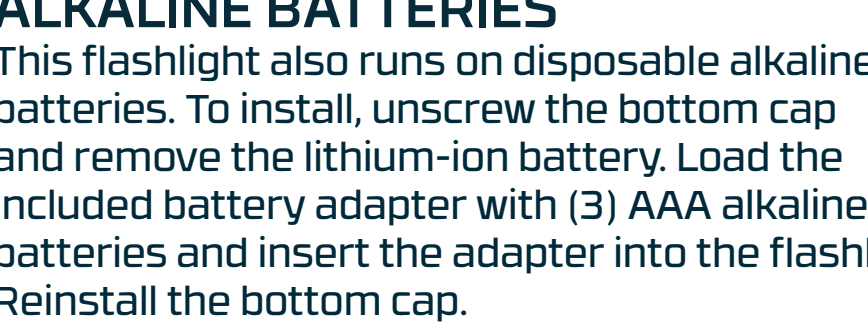

NEBO®

LEO™ 1800 FLEX

The Leo 1800 Flex is a durable, flex-powered, 1800 lumen flashlight with 5 light modes, 6x adjustable zoom, and magnetic base.

FLEX-POWER™

6X ADJUSTABLE ZOOM

**IPX7 WATERPROOF
1 METER · 30 MIN**

**MAGNETIC
BASE**

FLEX-POWER™ TECHNOLOGY

Hybrid power system that operates on the included rechargeable battery or 3 AAA batteries*

*Battery portrayed is for NEBO LEO™ 7500

CHARGING INSTRUCTIONS

To charge, connect the flashlight to a power source using the included USB cable.

POWER INDICATOR

The outer ring of the power button is divided into 4 segments representing the current battery level.

ALKALINE BATTERIES

This flashlight also runs on disposable alkaline batteries. To install, unscrew the bottom cap and remove the lithium-ion battery. Load the included battery adapter with (3) AAA alkaline batteries and insert the adapter into the flashlight. Reinstall the bottom cap.

BATTERY ADAPTER

DO NOT mix old and new batteries.

DO NOT mix alkaline, standard (carbon-zinc), or rechargeable (Ni-Cad, Ni-MH, etc.) batteries.

1800 MAX LUMENS

Five light modes and up to 10 hour runtime

OPERATION

Press power button **Ⓜ** to turn the unit on. Press and release repeatedly to cycle through modes:

High > Medium > Low > Off

After 8 seconds of button inactivity, the next press will turn the flashlight **Off**.

TURBO

Press and hold the power button to activate **Turbo**.

STROBE

Double-tap the power button to activate **Strobe**.

DIRECT-TO-LOW

Press and hold the power button from **Off**.

LOCKOUT

Triple press the power button from **Off** to toggle **Lockout On and Off**.

LITHIUM-ION BATTERY:

MODES	OUTPUT (Lumens)	RUN TIME	BEAM DISTANCE (Meters)
TURBO	1800	30s	200
HIGH	1000	1h	150
MEDIUM	400	3h	90
LOW	100	10h	40
STROBE	✓	✓	✓

ALKALINE BATTERIES: