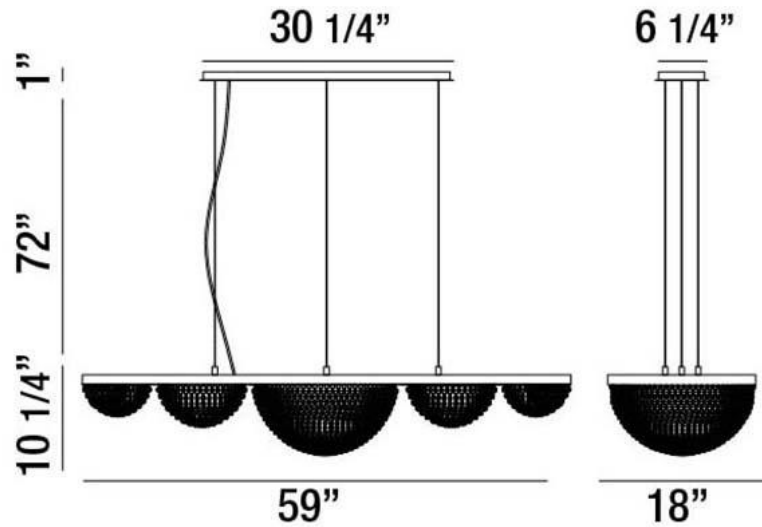

JOB NAME:

DATE:

TYPE:

COMMENTS:

LIGHT INFORMATION

Light Type	Bulb
Bulb Socket	G9
Bulb Shape	G9
Number of Lights	15
Light Direction	Down
Dimming Method	Triac/Elv
Current Type	AC
Input Voltage	120
Total Wattage	900

DIMENSIONS & WEIGHT

Length (In)	59
Width (In)	18
Height (In)	10.25
Min Height (In)	31.25
Max Height (In)	83.25
Weight (Lbs)	47.3

PRODUCT FINISH

Gold

CERTIFICATIONS & COMPLIANCE

INSTALLATION

Mounting Type	J-Box
Rating	Dry
Hanging Support Type	Aircraft Cable