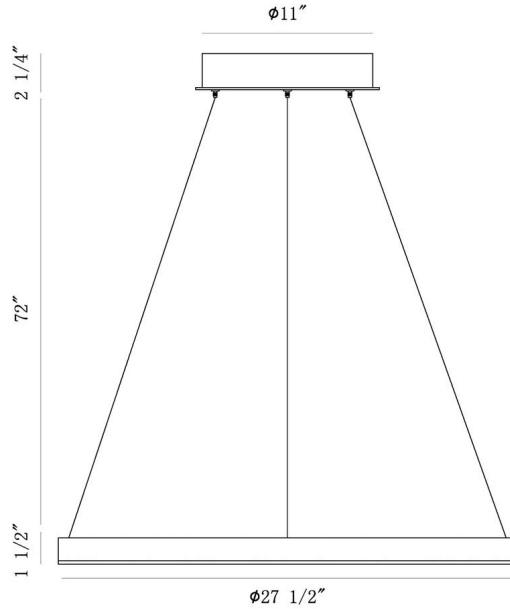

JOB NAME:

DATE:

TYPE:

COMMENTS:

LIGHT INFORMATION

Light Type	Integrated LED
CRI	90
Delivered Lumens	1352
Color Temperature	3000K
LED Lifespan (L70)	20000
Light Direction	Down
Dimming Method	Triac/Elv
Current Type	DC
Input Voltage	120
Total Wattage	34

DIMENSIONS & WEIGHT

Height (In)	1.5
Min Height (In)	19
Max Height (In)	76
Diameter (In)	27.5
Weight (Lbs)	12.1

INSTALLATION

Mounting Type	J-Box
Rating	Dry
Hanging Support Type	Aircraft Cable

PRODUCT FINISH