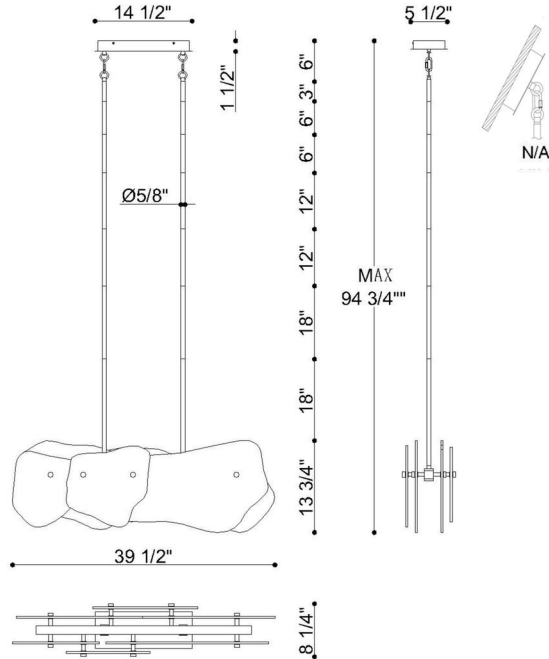

JOB NAME:

DATE:

TYPE:

COMMENTS:

LIGHT INFORMATION

Light Type	Integrated LED
CRI	90
Delivered Lumens	1237
Color Temperature	3000K
LED Lifespan (L70)	50000
Light Direction	Ambient
Dimming Method	Triac/Elv
Current Type	DC
Input Voltage	120
Total Wattage	40

DIMENSIONS & WEIGHT

Length (In)	39.5
Width (In)	8.25
Height (In)	13.8
Min Height (In)	18.4
Max Height (In)	90.4
Weight (Lbs)	49.45

INSTALLATION

Mounting Type	J-Box
Rating	Dry
Hanging Support Type	Rod

PRODUCT FINISH