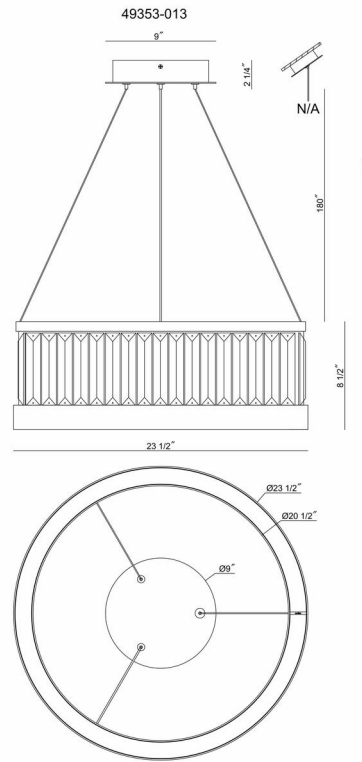

JOB NAME:

DATE:

TYPE:

COMMENTS:

LIGHT INFORMATION

Light Type	Integrated LED
CRI	90
Delivered Lumens	1500
Color Temperature	3000K
LED Lifespan (L70)	52000
Light Direction	Ambient
Dimming Method	Triac/Elv
Current Type	DC
Input Voltage	120
Total Wattage	52

DIMENSIONS & WEIGHT

Height (In)	8.75
Max Height (In)	191
Diameter (In)	23.63
Weight (Lbs)	26.28

INSTALLATION

Mounting Type	J-Box
Rating	Dry
Hanging Support Type	Aircraft Cable
Slope Compatible	Yes

PRODUCT FINISH