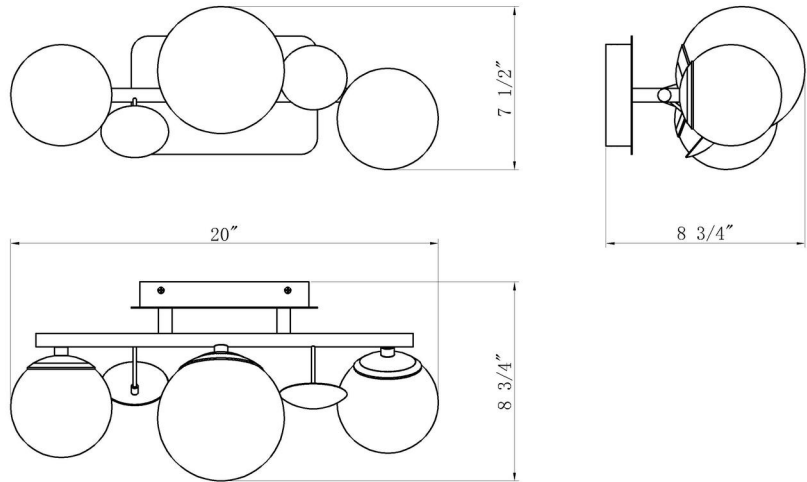

JOB NAME:

DATE:

TYPE:

COMMENTS:

EF-LD-VINE-49085

**LIGHT INFORMATION**

Light Type	Integrated LED
CRI	90
Delivered Lumens	1825
Color Temperature	3000K
LED Lifespan (L70)	52000
Number of Lights	3
Light Direction	Ambient
Dimming Method	Triac/Elv
Current Type	DC
Input Voltage	120-277
Total Wattage	24

**DIMENSIONS & WEIGHT**

Width (In)	20
Height (In)	7.5
Ext (In)	8.75
Weight (Lbs)	5.29

**INSTALLATION**

Mounting Type	J-Box
Rating	Damp
Hanging Support Type	J-Box

**PRODUCT FINISH**

Polished Nickel

**SHADE FINISH**