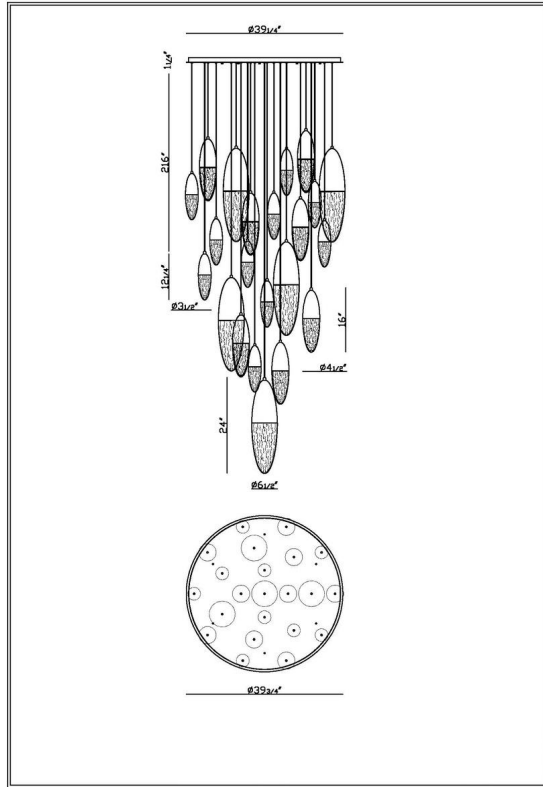

JOB NAME:

DATE:

TYPE:

COMMENTS:

LIGHT INFORMATION

Light Type	Bulb
Bulb Socket	Gu10
Bulb Shape	Gu10
Number of Lights	22
Light Direction	Ambient
Dimming Method	Triac/Elv
Current Type	AC
Input Voltage	120
Total Wattage	1320

DIMENSIONS & WEIGHT

Height (In)	24
Min Height (In)	45.75
Max Height (In)	241.75
Diameter (In)	39.75
Weight (Lbs)	124.09

INSTALLATION

Mounting Type	J-Box
Rating	Dry
Hanging Support Type	Wire

PRODUCT FINISH