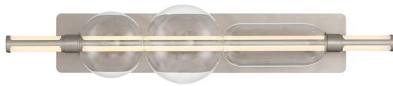

JOB NAME:

DATE:

TYPE:

COMMENTS:

LIGHT INFORMATION

Light Type	Integrated LED
CRI	90
Delivered Lumens	2459
Color Temperature	3000K-5000K
LED Lifespan (L70)	52000
Number of Lights	1
Light Direction	Multi
Dimming Method	Triac/Elv
Current Type	DC
Input Voltage	120-277
Total Wattage	40

DIMENSIONS & WEIGHT

Width (In)	34
Height (In)	7.13
Ext (In)	9.13
Weight (Lbs)	8.66

INSTALLATION

Mounting Type	J-Box
Rating	Damp
Hanging Support Type	J-Box

PRODUCT FINISH

Satin Nickel

SHADE FINISH

Clear Glass