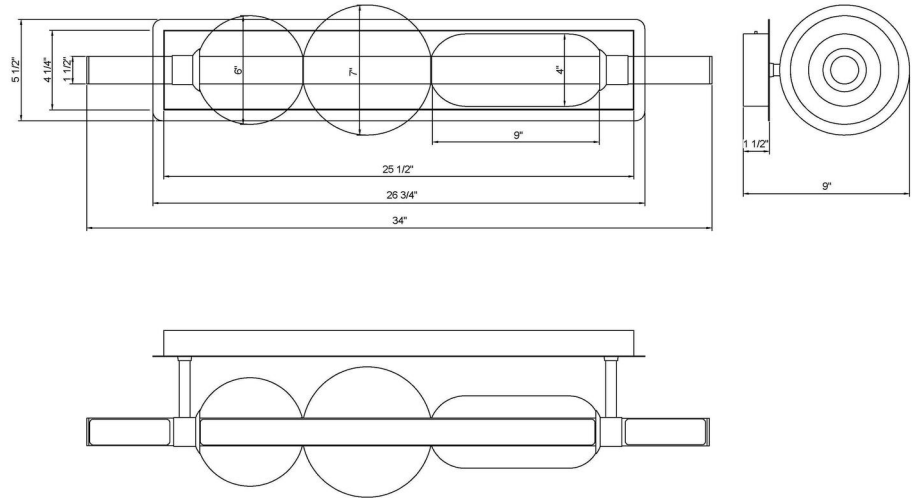

JOB NAME:

DATE:

TYPE:

COMMENTS:

LIGHT INFORMATION

Light Type	Integrated LED
CRI	90
Delivered Lumens	2459
Color Temperature	3000K-5000K
LED Lifespan (L70)	52000
Number of Lights	1
Light Direction	Multi
Dimming Method	Triac/Elv
Current Type	DC
Input Voltage	120-277
Total Wattage	40

DIMENSIONS & WEIGHT

Width (In)	34
Height (In)	7.13
Ext (In)	9.13
Weight (Lbs)	8.66

INSTALLATION

Mounting Type	J-Box
Rating	Damp
Hanging Support Type	J-Box

PRODUCT FINISH

Satin Nickel

SHADE FINISH

Clear Glass