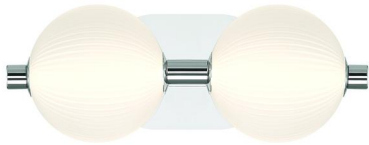

JOB NAME:

DATE:

TYPE:

COMMENTS:

LIGHT INFORMATION

Light Type	Integrated LED
CRI	90
Delivered Lumens	1361
Color Temperature	3000K
LED Lifespan (L70)	20000
Number of Lights	2
Light Direction	Ambient
Dimming Method	Triac/Elv
Current Type	DC
Input Voltage	120
Total Wattage	18

DIMENSIONS & WEIGHT

Length (In)	15
Height (In)	5.25
Ext (In)	8
Weight (Lbs)	3.97

INSTALLATION

Mounting Type	J-Box
Rating	Damp
Hanging Support Type	J-Box

PRODUCT FINISH

Polished Nickel

SHADE FINISH

Ribbed Globe White Glass