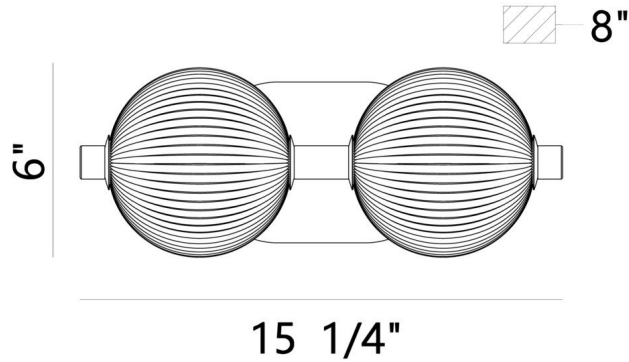

JOB NAME:

DATE:

TYPE:

COMMENTS:

LIGHT INFORMATION

Light Type	Integrated LED
CRI	90
Delivered Lumens	1361
Color Temperature	3000K
LED Lifespan (L70)	20000
Number of Lights	2
Light Direction	Ambient
Dimming Method	Triac/Elv
Current Type	DC
Input Voltage	120
Total Wattage	18

DIMENSIONS & WEIGHT

Length (In)	15
Height (In)	5.25
Ext (In)	8
Weight (Lbs)	3.97

INSTALLATION

Mounting Type	J-Box
Rating	Damp
Hanging Support Type	J-Box

PRODUCT FINISH

Polished Nickel

SHADE FINISH

Ribbed Globe White Glass