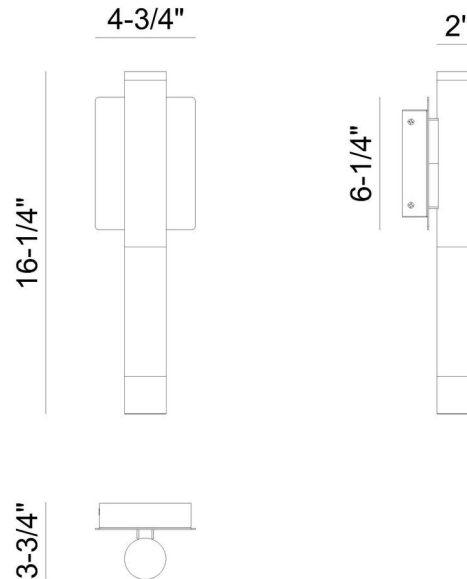

JOB NAME:

DATE:

TYPE:

COMMENTS:

50124-015

LIGHT INFORMATION

Light Type	Integrated LED
CRI	90
Delivered Lumens	778
Color Temperature	3000K
LED Lifespan (L70)	52000
Light Direction	Ambient
Dimming Method	Triac
Current Type	DC
Input Voltage	120-277
Total Wattage	15

DIMENSIONS & WEIGHT

Width (In)	4.75
Height (In)	16.25
Ext (In)	3.63
Weight (Lbs)	4.41

INSTALLATION

Mounting Type	J-Box
Rating	Dry
Hanging Support Type	J-Box

PRODUCT FINISH

Harlow Bronze

SHADE FINISH

Alabaster