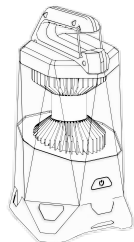

NEBO[®]

GALILEO™ 500

GALILEO™ 500

The Galileo 500 is a versatile lantern featuring ARCUS technology and an integrated power bank.

MODES	LUMENS	HOURS	METERS
360° COB HIGH	500	3.5	15
120° COB HIGH	175	9	13
360° COB LOW	40	10	4
RED HIGH	15	12	3
RED LOW	2	30	1

5 Light Modes • Water Resistant (IPX4)
Power Bank • Smart Power Control

ARCUS

Provides 120° or 360° beam patterns, with dimming, for infinite brightness levels. Press the power button 1x to activate the 120° beam pattern or 2x to activate the 360° beam pattern.