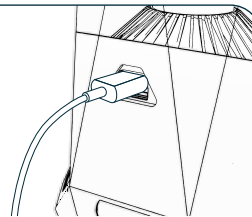

LIGHT MODES

Press button to cycle through modes.

POWER MEMORY RECALL

When ON, press and hold then release to set desired brightness. Double-tap to recall last saved mode.

POWER BANK

To charge your USB device, simply remove USB cover on the back and plug it into the USB port.

RECHARGEABLE

Remove the charging port cover and plug the micro USB cable into the charging port.

Battery Indicator Light:
Red = Charging
Green = Fully Charged

This product is guaranteed against all defects in workmanship and materials for the original owner for one year from the date of purchase.