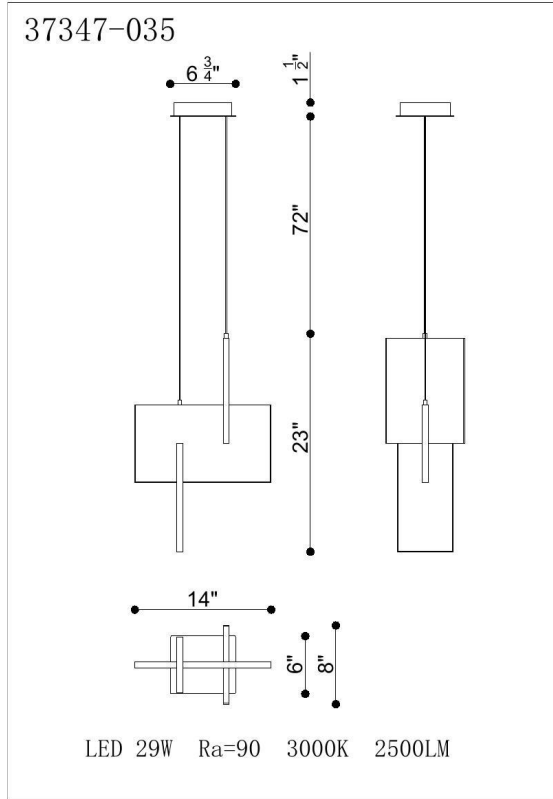

JOB NAME:

DATE:

TYPE:

COMMENTS:

LIGHT INFORMATION

Light Type	Integrated LED
CRI	90
Delivered Lumens	800
Color Temperature	3000K
LED Lifespan (L70)	20000
Light Direction	Ambient
Dimming Method	Triac/Elv
Current Type	DC
Input Voltage	120
Total Wattage	29

DIMENSIONS & WEIGHT

Length (In)	14
Width (In)	8
Height (In)	23
Min Height (In)	34.75
Max Height (In)	96.75
Weight (Lbs)	1.45

PRODUCT FINISH

Anodized Silver

CERTIFICATIONS & COMPLIANCE

INSTALLATION

Mounting Type	J-Box
Rating	Dry
Hanging Support Type	Wire