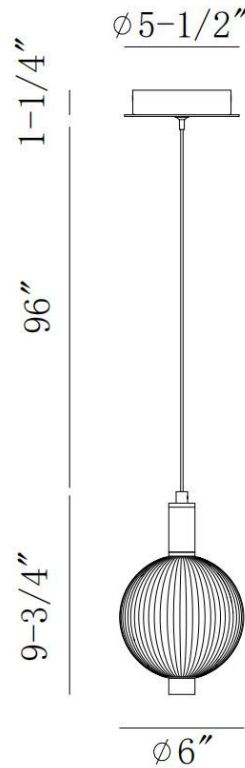

JOB NAME:

DATE:

TYPE:

COMMENTS:

LIGHT INFORMATION

Light Type	Integrated LED
CRI	90
Delivered Lumens	737
Color Temperature	3000K
LED Lifespan (L70)	20000
Light Direction	Ambient
Dimming Method	Triac/Elv
Current Type	DC
Input Voltage	120
Total Wattage	12.2

DIMENSIONS & WEIGHT

Width (In)	6
Height (In)	10
Min Height (In)	21.25
Max Height (In)	107.25
Diameter (In)	6
Weight (Lbs)	2.53

PRODUCT FINISH

Polished Nickel

SHADE FINISH

Ribbed Globe White Glass

CERTIFICATIONS & COMPLIANCE