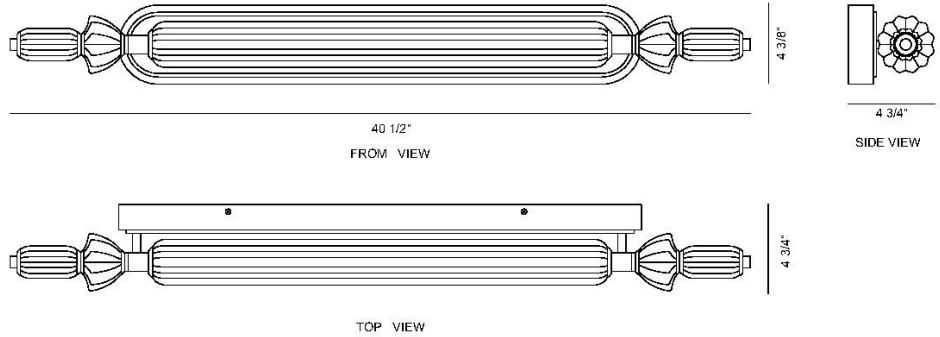

JOB NAME:

DATE:

TYPE:

COMMENTS:

LIGHT INFORMATION

Light Type	Integrated LED
CRI	90
Delivered Lumens	2773
Color Temperature	3000K
LED Lifespan (L70)	52000
Light Direction	Ambient
Dimming Method	Triac/Elv
Current Type	DC
Input Voltage	120
Total Wattage	45

DIMENSIONS & WEIGHT

Width (In)	39
Height (In)	4.38
Ext (In)	4.5
Weight (Lbs)	8.82

INSTALLATION

Mounting Type	J-Box
Rating	Damp
Hanging Support Type	J-Box

PRODUCT FINISH

Gold

SHADE FINISH

Opal Glass