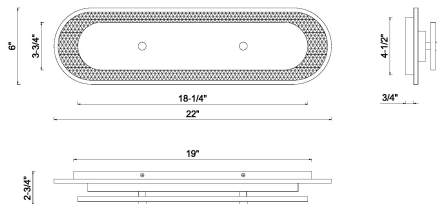

TRAMORE, 22" INTEGRATED LED WALL SCONCE

PRODUCT DETAILS

No.	:	49172-010
Product Color	:	GOLD
Product Material	:	STEEL
Shade / Accent Colour	:	GLASS
Shade / Accent Material	:	GLASS
Length	:	22"
Width	:	2.75"
Height	:	6"
Weight	:	7.4LBS

LIGHT SOURCE DETAILS

Number of Bulbs	:	1
Light Source	:	LED
Light Source Type	:	INTEGRATED LED
Input Voltage	:	120V
Bulb Voltage	:	120V
Wattage	:	1 X 20W
Total Wattage	:	20W
Delivered Lumens	:	1046LM
Kelvin	:	3000K
CRI	:	90
Bulb Included	:	YES
Dimmable	:	YES

OPTIONS AVAILABLE

ITEM NO.	FINISH	SHADE
49172-010	GOLD	SILVER GLASS
49172-027	GOLD	ALABASTER

TECHNICAL DETAILS

Hanging Support Type	:	J-BOX
Beam Angle	:	270

PROJECT INFORMATION

 Job Name: Date: Type:

 Comments: