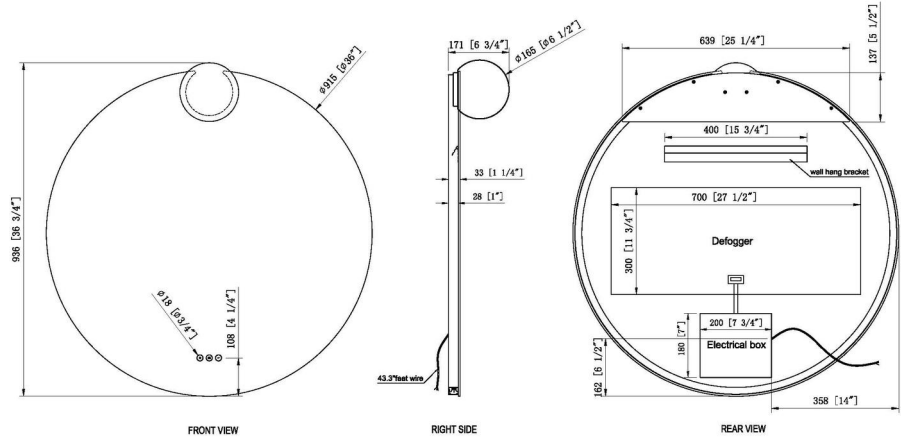

JOB NAME:

DATE:

TYPE:

COMMENTS:

LIGHT INFORMATION

Light Type	Integrated LED
CRI	90
Delivered Lumens	1173
Color Temperature	3000K-6400K
LED Lifespan (L70)	52000
Light Direction	Ambient
Dimming Method	Triac/Elv
Current Type	DC
Input Voltage	120
Total Wattage	47

DIMENSIONS & WEIGHT

Diameter (In)	37
Ext (In)	6.75
Weight (Lbs)	24.97

INSTALLATION

Mounting Type	J-Box
Rating	Damp
Hanging Support Type	Z-Bar

PRODUCT FINISH

Mirror

SHADE FINISH

Opal Glass