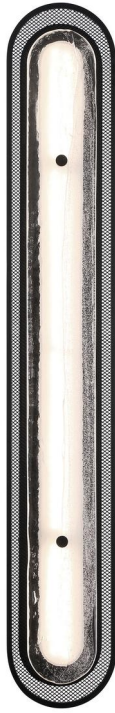

JOB NAME:

DATE:

TYPE:

COMMENTS:

LIGHT INFORMATION

Light Type	Integrated LED
CRI	90
Delivered Lumens	2227
Color Temperature	3000K
LED Lifespan (L70)	52000
Light Direction	Ambient
Dimming Method	Triac/Elv
Current Type	AC
Input Voltage	120
Total Wattage	40

DIMENSIONS & WEIGHT

Width (In)	38
Height (In)	6
Ext (In)	2.75
Weight (Lbs)	14.99

INSTALLATION

Mounting Type	J-Box
Rating	Damp
Hanging Support Type	J-Box

PRODUCT FINISH

Matte Black

SHADE FINISH

Silver Glass