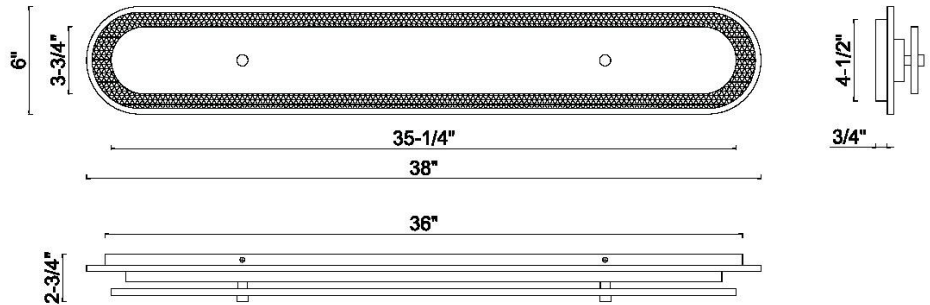

JOB NAME:

DATE:

TYPE:

COMMENTS:

LIGHT INFORMATION

Light Type	Integrated LED
CRI	90
Delivered Lumens	2227
Color Temperature	3000K
LED Lifespan (L70)	52000
Light Direction	Ambient
Dimming Method	Triac/Elv
Current Type	AC
Input Voltage	120
Total Wattage	40

DIMENSIONS & WEIGHT

Width (In)	38
Height (In)	6
Ext (In)	2.75
Weight (Lbs)	14.99

INSTALLATION

Mounting Type	J-Box
Rating	Damp
Hanging Support Type	J-Box

PRODUCT FINISH

Matte Black

SHADE FINISH

Silver Glass