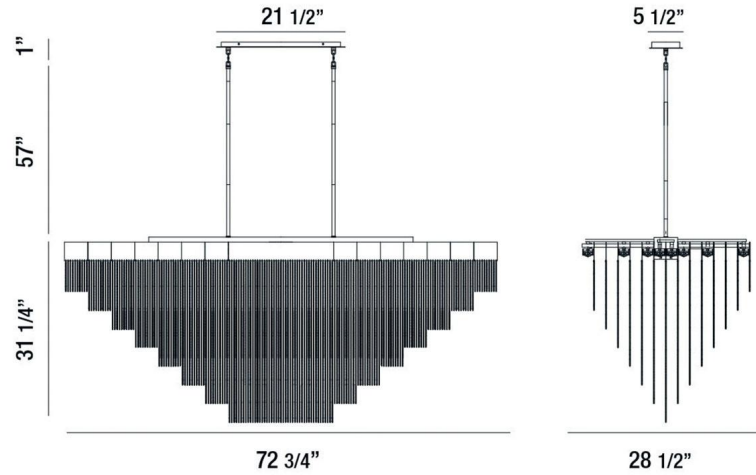

JOB NAME:

DATE:

TYPE:

COMMENTS:

LIGHT INFORMATION

Light Type	Integrated LED
CRI	90
Delivered Lumens	3300
Color Temperature	3000K
LED Lifespan (L70)	20000
Number of Lights	28
Light Direction	Down
Dimming Method	Triac/Elv
Current Type	AC
Input Voltage	120
Total Wattage	126

DIMENSIONS & WEIGHT

Length (In)	72.75
Width (In)	28.5
Height (In)	31.25
Min Height (In)	35.75
Max Height (In)	89.75
Weight (Lbs)	74.96

INSTALLATION

Mounting Type	J-Box
Rating	Dry
Hanging Support Type	Rod