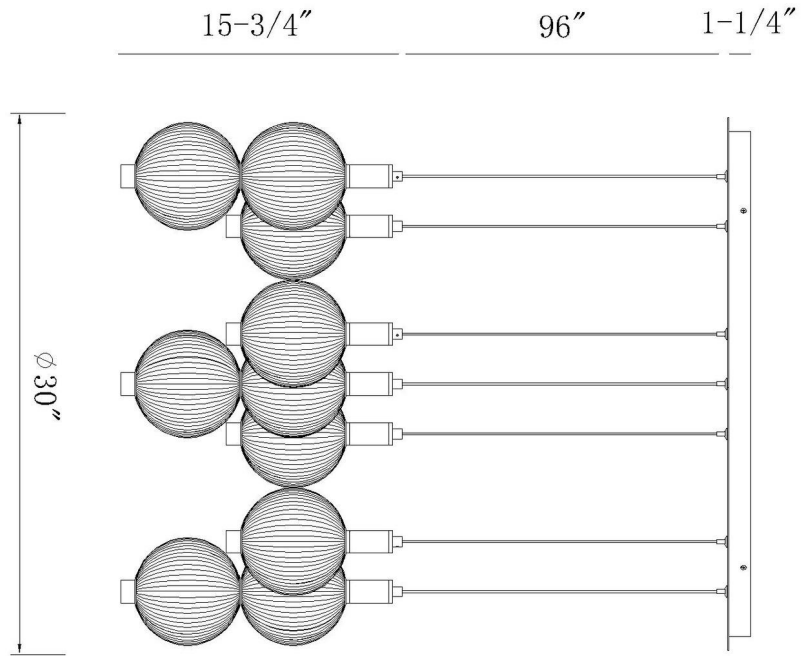

JOB NAME:

DATE:

TYPE:

COMMENTS:

LIGHT INFORMATION

Light Type	Integrated LED
CRI	90
Delivered Lumens	5260
Color Temperature	3000K
LED Lifespan (L70)	20000
Number of Lights	7
Light Direction	Ambient
Dimming Method	Triac/Elv
Current Type	DC
Input Voltage	120
Total Wattage	90

DIMENSIONS & WEIGHT

Height (In)	16
Min Height (In)	32.25
Max Height (In)	113.25
Diameter (In)	29.5
Weight (Lbs)	39.01

INSTALLATION

Mounting Type	J-Box
Rating	Dry
Hanging Support Type	Aircraft Cable

PRODUCT FINISH