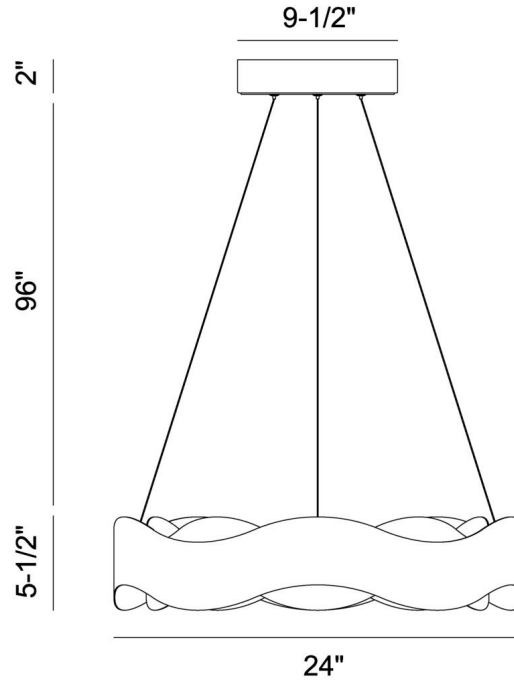

JOB NAME:

DATE:

TYPE:

COMMENTS:

LIGHT INFORMATION

Light Type	Integrated LED
CRI	80
Delivered Lumens	695
Color Temperature	3000K
LED Lifespan (L70)	20000
Light Direction	Ambient
Dimming Method	Triac/Elv
Current Type	DC
Input Voltage	120
Total Wattage	75

DIMENSIONS & WEIGHT

Height (In)	5.5
Min Height (In)	22.5
Max Height (In)	103.5
Diameter (In)	24
Weight (Lbs)	18.29

INSTALLATION

Mounting Type	J-Box
Rating	Dry
Hanging Support Type	Wire

PRODUCT FINISH

Bronze-Gold Mix