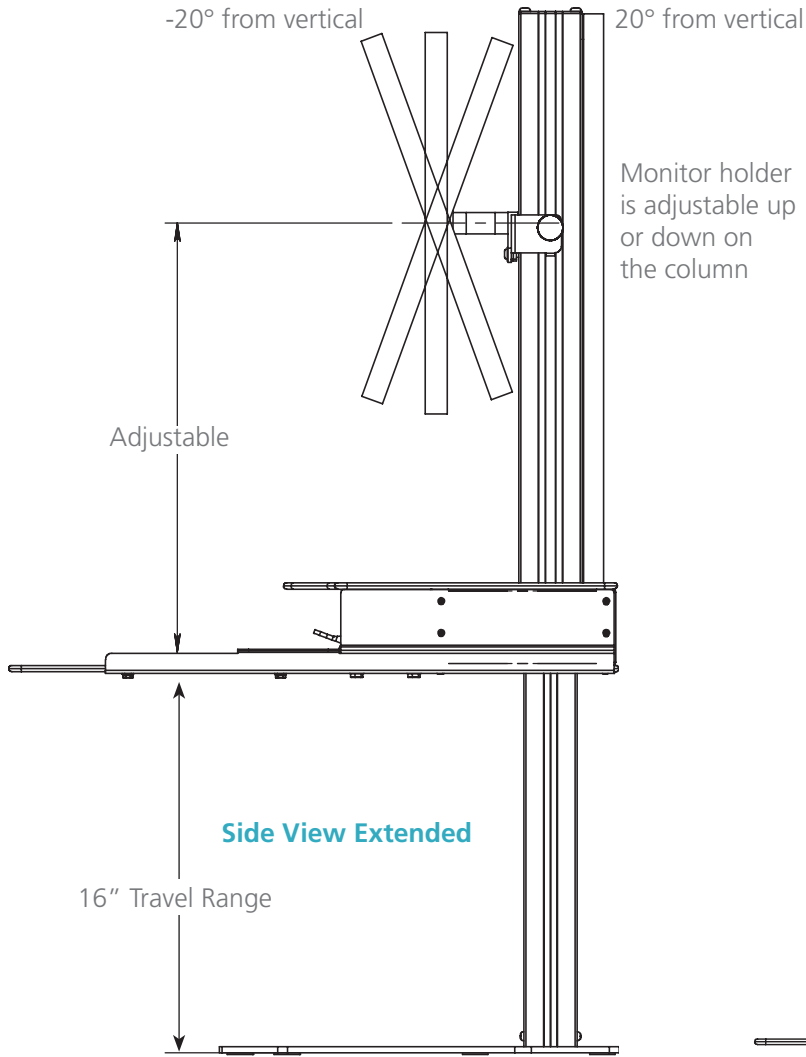

Helium

Helium Desk Top Base Single Monitor

- Effortless sit-to-stand functionality with clean design
- Innovative gas/counterbalance mechanism which locks into position for stability
- Quickly and easily adapts to changing height adjustable preferences
- Column wire management included
- Height adjustable monitor bracket includes VESA mounting plate
- No clamp or grommet needed
- Heavy steel base for stability
- Lifting Capacity: up to 12 pounds
- Works in corner applications
- Travel Range: 16"
- Tilts/turns 90°
- Product Weight: 44 lbs.
- Five year warranty

Bottom base plate design is slightly different than pictured (see bottom view on back)

MADE IN THE
USA

Dimensions are from main platform to the center line of the monitor holder. The monitor holder will tilt back 20 degrees from vertical in both directions within limits of your monitor's height. Large monitors may hit the column.