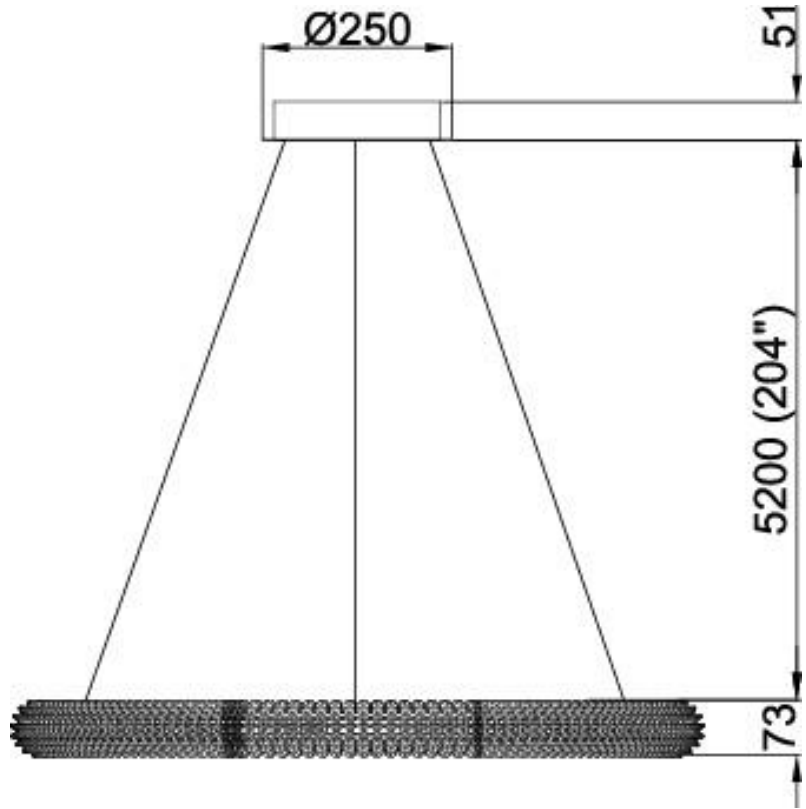

JOB NAME:

DATE:

TYPE:

COMMENTS:

LIGHT INFORMATION

Light Type	Integrated LED
CRI	90
Delivered Lumens	3179
Color Temperature	3000K
LED Lifespan (L70)	20000
Light Direction	Ambient
Dimming Method	Triac/Elv
Current Type	DC
Input Voltage	120
Total Wattage	58

DIMENSIONS & WEIGHT

Height (In)	2.75
Min Height (In)	24.75
Max Height (In)	184.75
Diameter (In)	36
Weight (Lbs)	22

PRODUCT FINISH

Chrome

CERTIFICATIONS & COMPLIANCE

INSTALLATION

Mounting Type	J-Box
Rating	Dry
Hanging Support Type	Wire