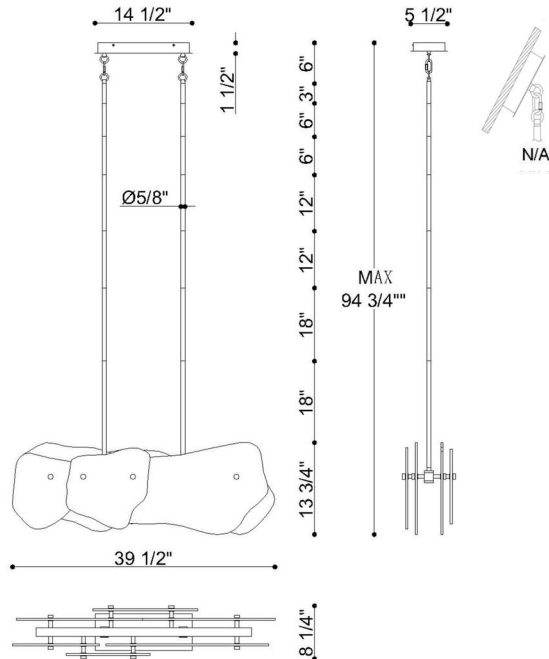

JOB NAME:

DATE:

TYPE:

COMMENTS:

LIGHT INFORMATION

Light Type	Integrated LED
CRI	90
Delivered Lumens	1237
Color Temperature	3000K
LED Lifespan (L70)	50000
Light Direction	Ambient
Dimming Method	Triac/Elv
Current Type	DC
Input Voltage	120
Total Wattage	40

DIMENSIONS & WEIGHT

Length (In)	39.5
Width (In)	8.25
Height (In)	13.8
Min Height (In)	18.4
Max Height (In)	90.4
Weight (Lbs)	49.45

INSTALLATION

Mounting Type	J-Box
Rating	Dry
Hanging Support Type	Rod

PRODUCT FINISH