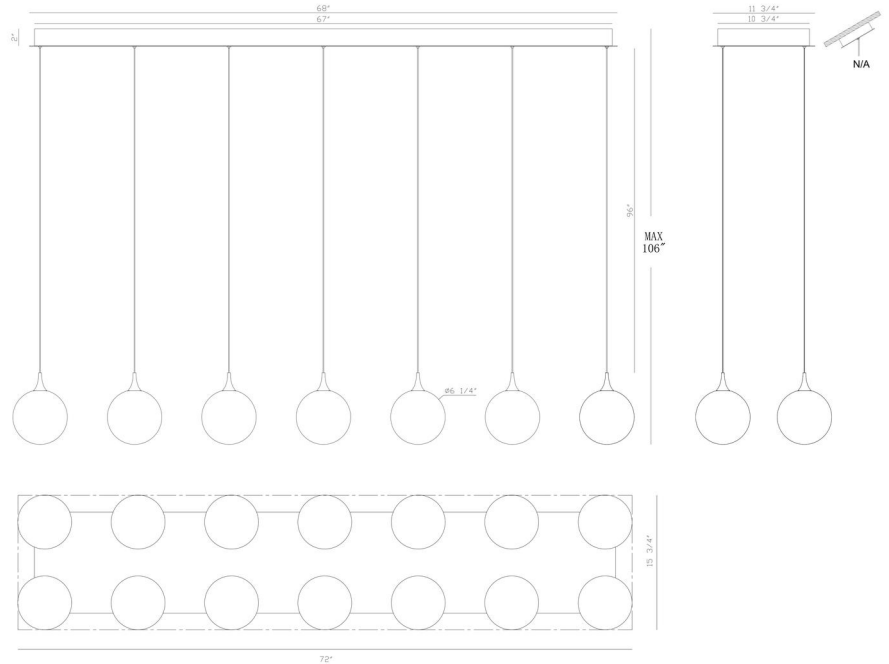

JOB NAME:

DATE:

TYPE:

COMMENTS:

LIGHT INFORMATION

Light Type	Integrated LED
CRI	90
Delivered Lumens	1771
Color Temperature	3000K
LED Lifespan (L70)	52000
Number of Lights	14
Light Direction	Ambient
Dimming Method	Triac/Elv
Current Type	DC
Input Voltage	120-277
Total Wattage	63

DIMENSIONS & WEIGHT

Length (In)	72
Width (In)	15.5
Height (In)	8.5
Min Height (In)	30
Max Height (In)	106
Weight (Lbs)	32.62

PRODUCT FINISH

Gold

SHADE FINISH

Mixed Glass

CERTIFICATIONS & COMPLIANCE

INSTALLATION

Mounting Type	J-Box
Rating	Dry
Hanging Support Type	Wire