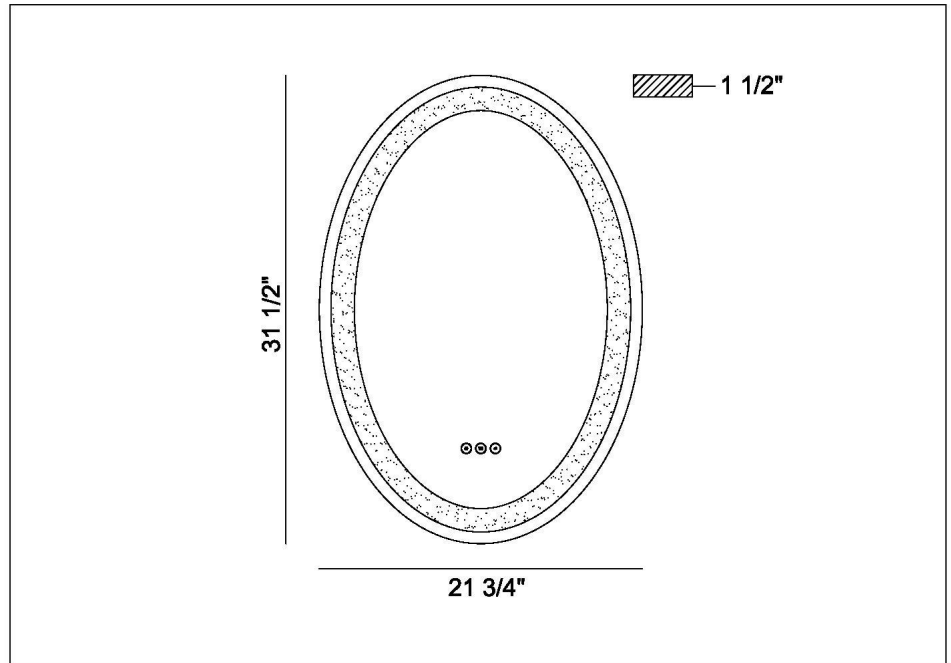

JOB NAME:

DATE:

TYPE:

COMMENTS:

LIGHT INFORMATION

Light Type	Integrated LED
CRI	90
Delivered Lumens	750
Color Temperature	3000K-6500K
LED Lifespan (L70)	20000
Light Direction	Ambient
Dimming Method	Touch Switch
Current Type	DC
Input Voltage	120
Total Wattage	25

DIMENSIONS & WEIGHT

Width (In)	21.75
Height (In)	31.5
Ext (In)	2
Weight (Lbs)	19.84

INSTALLATION

Mounting Type	J-Box
Rating	Damp
Hanging Support Type	J-Box

PRODUCT FINISH

Mirror

CERTIFICATIONS & COMPLIANCE