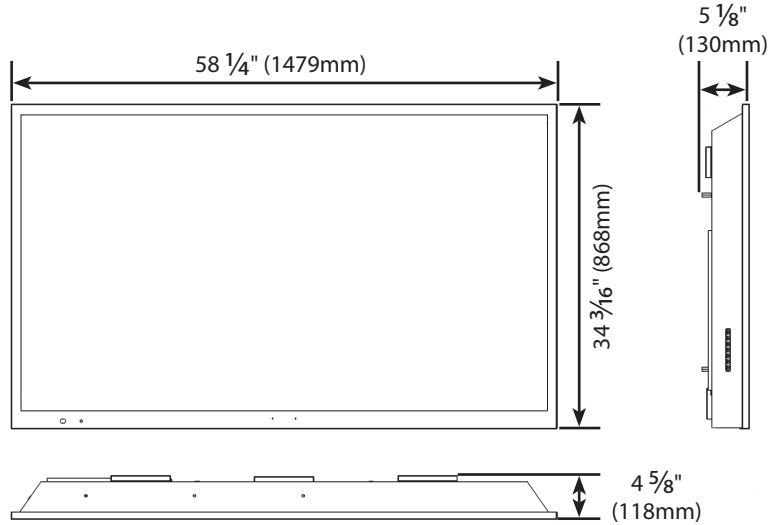

## Product Specifications

Screen Size	65"
Resolution	3840 x 2160
Refresh Rate	60Hz
Contrast Ratio	4000:1
View Angle	178°/178°
Response Time	6.5ms
Brightness	1500 nits
Backlit Hours	30,000 hours
Screen Type	IK08-rated tempered glass
Working Temperature	-24°F to 122°F (-31°C to 50°C)
Waterproof Rating	IP54

## Product Dimensions and Weights

Product Size - W x H x D	58 1/4" x 34 3/16" x 5 1/8" (1479mm x 868mm x 130mm)
Weight - Net	93.7 lb. (42.5 kg)

## Packaging Dimensions and Weights

Packaging Dimensions - L x W x H	64 7/8" x 7 7/8" x 42 1/8" (1647mm x 200mm x 1070mm)
Weight - Shipping	113.8 lb. (51.6 kg)