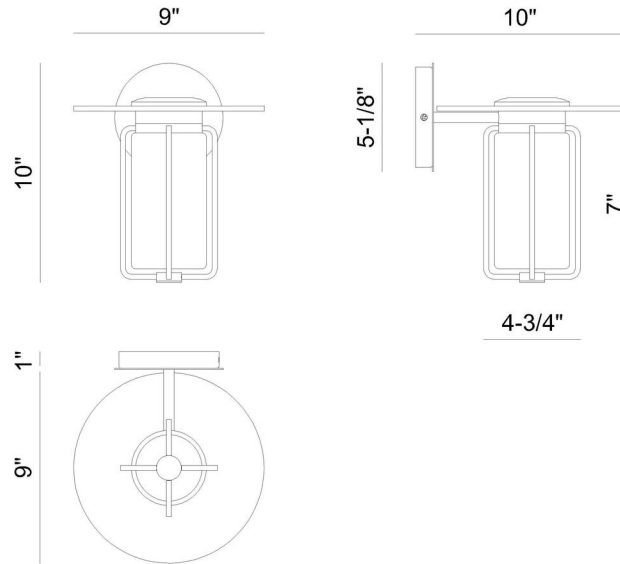

JOB NAME:

DATE:

TYPE:

COMMENTS:

49843-019

LIGHT INFORMATION

Light Type	Integrated LED
CRI	90
Delivered Lumens	212
Color Temperature	3000K
LED Lifespan (L70)	52000
Light Direction	Ambient
Dimming Method	Triac
Current Type	AC
Input Voltage	120
Total Wattage	7

DIMENSIONS & WEIGHT

Width (In)	9
Height (In)	10
Min Height (In)	10
Max Height (In)	10
Ext (In)	10
Weight (Lbs)	4.32

INSTALLATION

Mounting Type	J-Box
Rating	Wet

PRODUCT FINISH

Sand Black

SHADE FINISH

Clear Glass