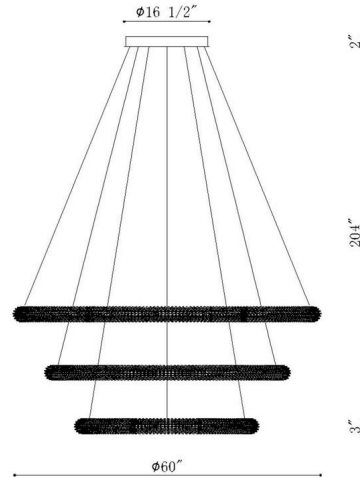

JOB NAME:

DATE:

TYPE:

COMMENTS:

LIGHT INFORMATION

Light Type	Integrated LED
CRI	90
Delivered Lumens	12332
Color Temperature	3000K
LED Lifespan (L70)	20000
Number of Lights	3
Light Direction	Ambient
Dimming Method	Triac/Elv
Current Type	DC
Input Voltage	120
Total Wattage	225

DIMENSIONS & WEIGHT

Height (In)	2.75
Min Height (In)	29.75
Max Height (In)	184.75
Diameter (In)	60
Weight (Lbs)	101.01

PRODUCT FINISH

Chrome

INSTALLATION

Mounting Type	J-Box
Rating	Dry
Hanging Support Type	Wire