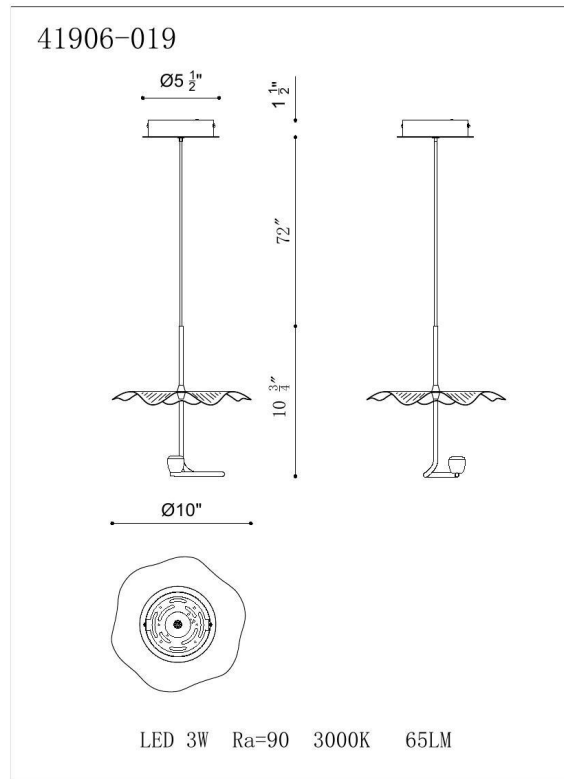

JOB NAME:

DATE:

TYPE:

COMMENTS:

LIGHT INFORMATION

Light Type	Integrated LED
CRI	90
Delivered Lumens	70
Color Temperature	3000K
LED Lifespan (L70)	20000
Light Direction	Ambient
Dimming Method	Triac/Elv
Current Type	DC
Input Voltage	120
Total Wattage	3

DIMENSIONS & WEIGHT

Height (In)	10.75
Min Height (In)	22.25
Max Height (In)	84.25
Diameter (In)	10
Weight (Lbs)	2.16

INSTALLATION

Mounting Type	J-Box
Rating	Dry
Hanging Support Type	Wire

PRODUCT FINISH

Oil Rubbed Bronze