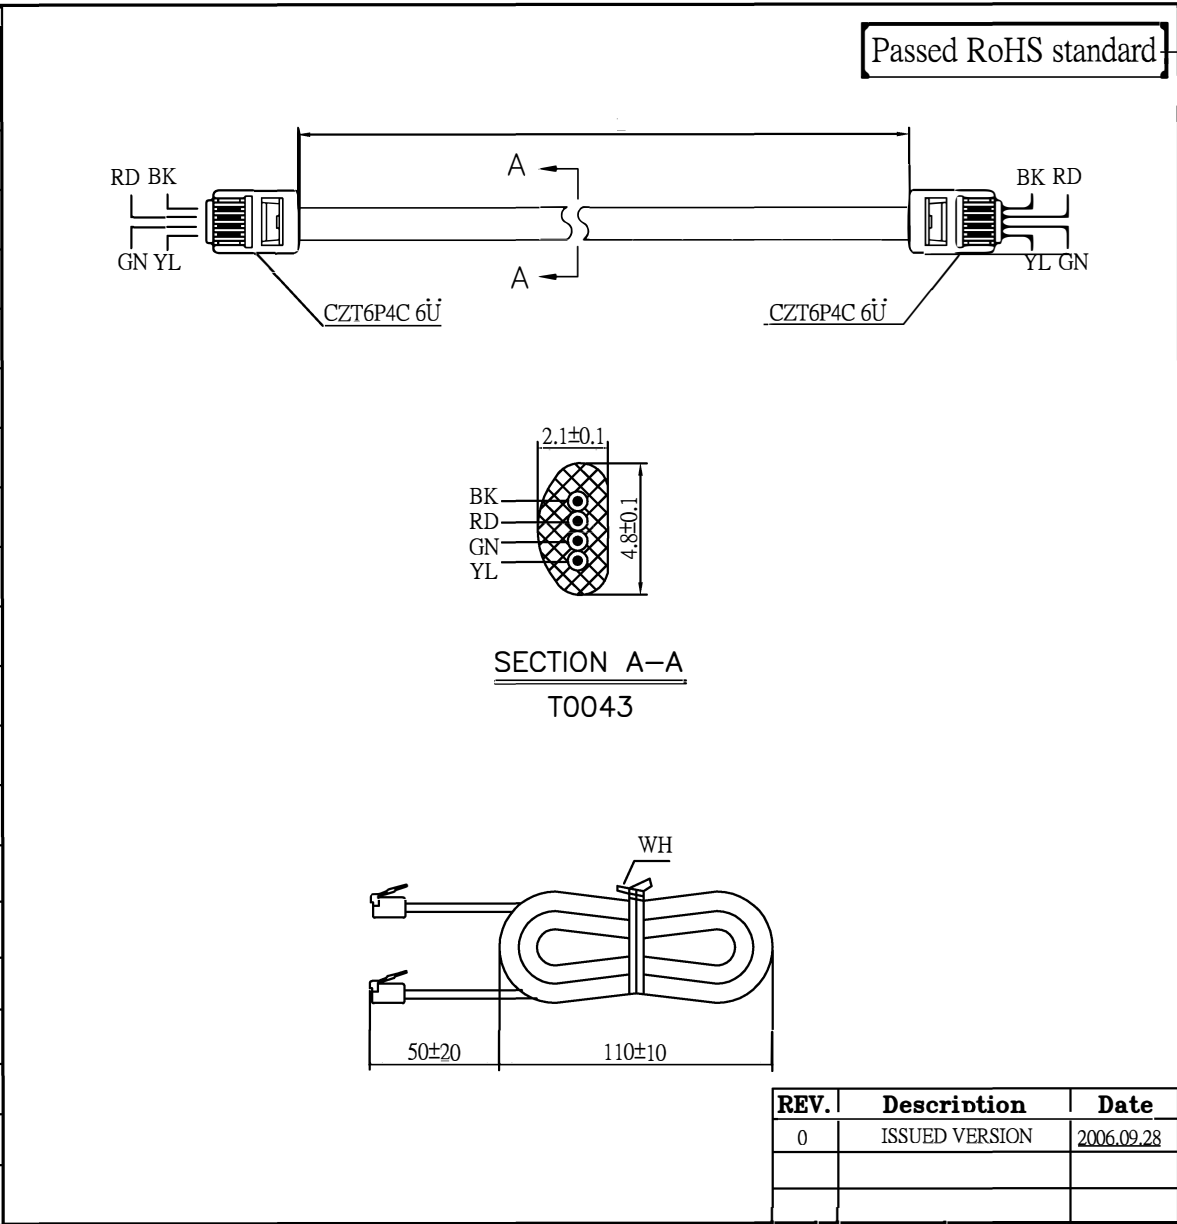

SPECIFICATION DRAWING

Customer	
P/N	L-D4BU-XX-SS
WKM	R
Description	Revision
Date	

S/R NO: 807-142	
Wire Specification	7x0.1x \varnothing 0.95x4Cx(2.1x4.8) \pm 0.1
Jacket Colour	80151(GY) PVC
Conductor	7x0.1
Insulation Colour	BK, RD, GN, YL (\varnothing 0.95 \pm 0.05) PP
Cut Length	2170
Normal Length	
Plug	CZT6P4C 6U 1:2
	/
Terminal	/
	/
Tooling	/
	/
	/
Housing	/
Remarks	Cable tie(WH): L-100 1:1
	/
	/
	/
	/

Tab By		Drawn By	Checked By	Approved By	Tooling	Weight(g)	Unit	Date	Projection
Checked By							mm	2006.09.28	