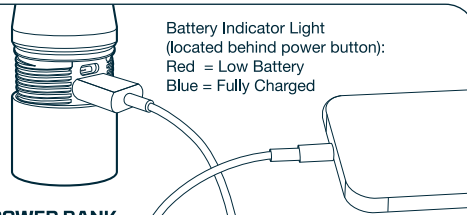

4 Light Modes • Waterproof (IP67) • 3x Adjustable Zoom
Power Bank • Anodized Aircraft-Grade Aluminum

All copyrighted and copyrightable materials, including, without limitation, the logo, design, text, graphics, pictures, copy writing and the selection and arrangement ("Materials") thereof all ALL RIGHTS RESERVED Copyright ©2020 Alliance Sports Group LP.

Alliance Consumer Group
5650 Alliance Gateway Freeway
Fort Worth, TX 76177
800.255.6061

Made in China.

MODE SELECT DIAL

Twist to select High, Medium, Low and Strobe mode.

3X ZOOM

Twist to adjust the light beam from spot light to flood light.

POWER BANK

To charge your phone or other USB device, simply unscrew the base and plug it into the USB port.

Battery Indicator Light
(located behind power button):
Red = Low Battery
Blue = Fully Charged

This product is guaranteed against all defects in workmanship and materials for the original owner for one year from the date of purchase.