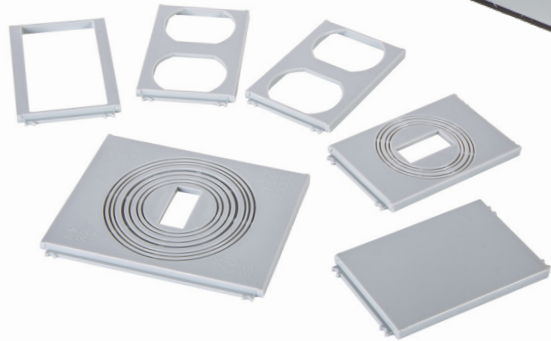

TORK®

THE TORK TURTLE™ IN-USE WEATHERPROOF COVER

XD110C

XD210C

 **US**
LISTED
E506112
ENCLOSURE

ENGINEERED TO PROTECT. BUILT TO LAST.

PRODUCT SPECIFICATIONS

XD110C

SWITCH
INTERRUPTEUR
INTERRUPTOR

GFCI
GFCI
GFCI

DUPLEX
DOUBLE
DÚPLEX

5 HOLES
TROUS
AGUJEROS

1-1/4" 1-3/4"
1-3/8" 2-1/8"
1-9/16"

2.75" DEPTH / 70MM
PROFONDEUR / PROFUNDIDAD

SCAN FOR INSTALLATION INSTRUCTIONS

XD110C

XD210C

SINGLE OR DUAL GANG

Choose the XD110C for 1-gang vertical/horizontal outlets, or the XD210C for 2-gang, large cord knockouts.

EXTRA-DUTY STRENGTH

Durable professional-grade design, featuring UV Stabilized Polycarbonate, for in-use applications on residential or commercial outlets.

CUSTOMIZED INSTALLATION

Multiple cord knockouts for any configuration, in horizontal or vertical installation.

WEATHERPROOF COVER

Resists water infiltration for outdoor or indoor usage and extra-duty applications. Meets 2014 Article 406.9(B)(1).