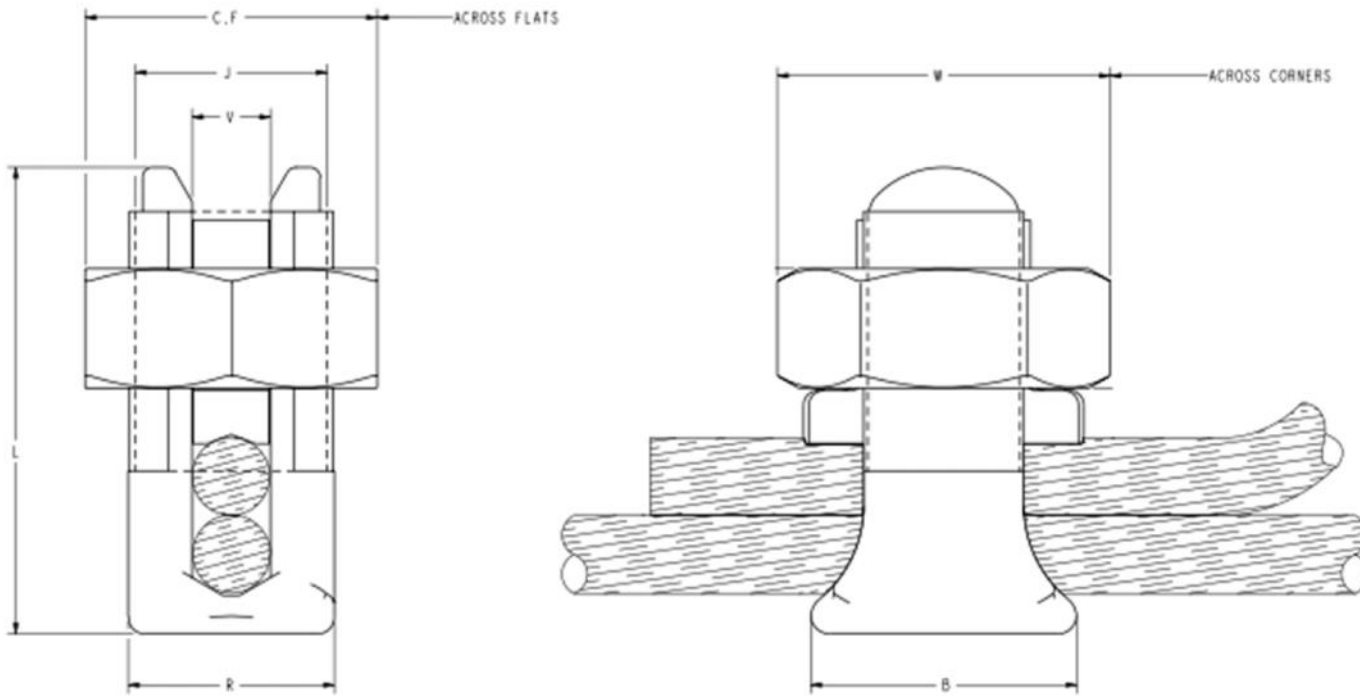

## All Purpose Type Split Bolts - N-750SP

Drawn - SD								
Approved - KM								
Material - Copper / Finish: Tin Plated								
Title - All Purpose Type Split Bolts								
								
Item	Wire Range	B	C.F	J	L	R	V	W
N-750SP	750-250 MCM	1.750	2.310	1 7/8	3.510	1.940	1.020	2.620